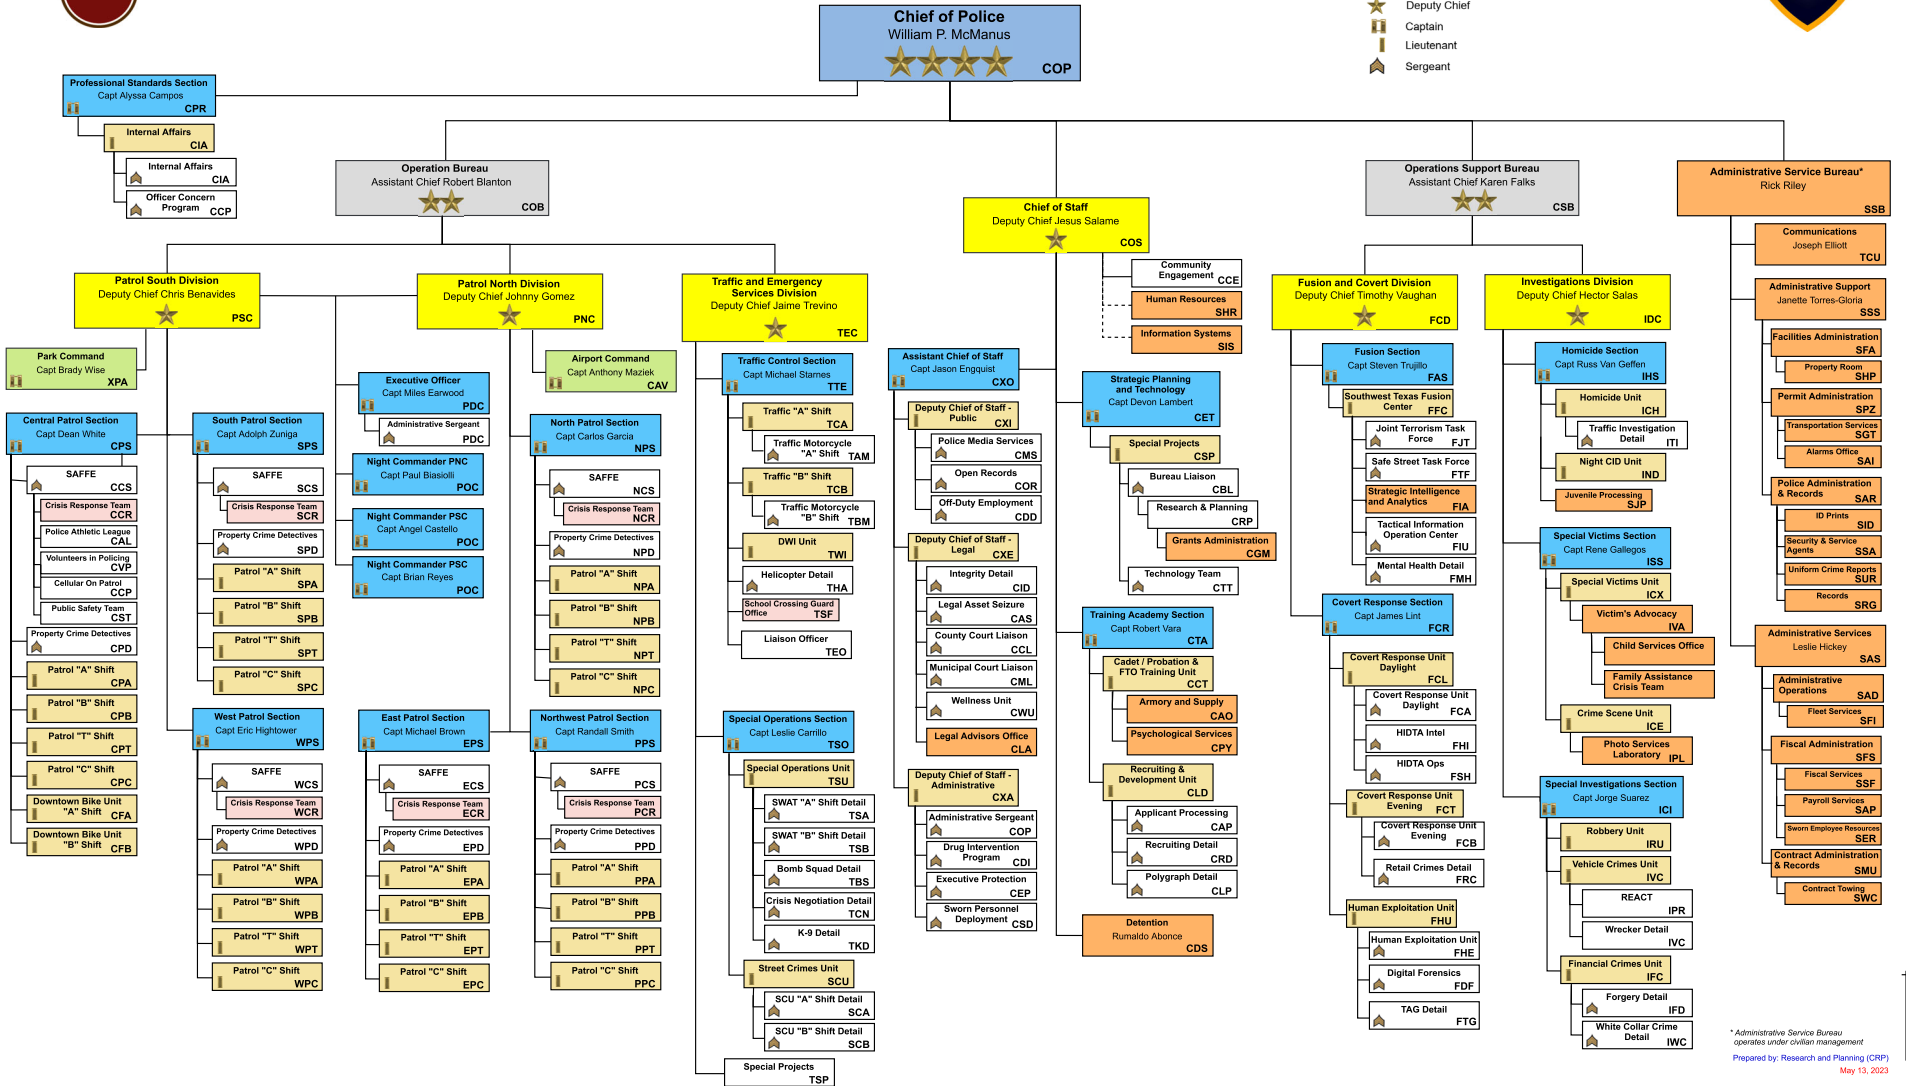

SAN ANTONIO POLICE DEPARTMENT

LEADERSHIP CHART

Effective Date: May 13, 2023

- ★★★★★ Chief of Police
- ★★★★ Assistant Chief
- ★★★ Deputy Chief
- ★★ Captain
- ★ Lieutenant
- ☛ Sergeant