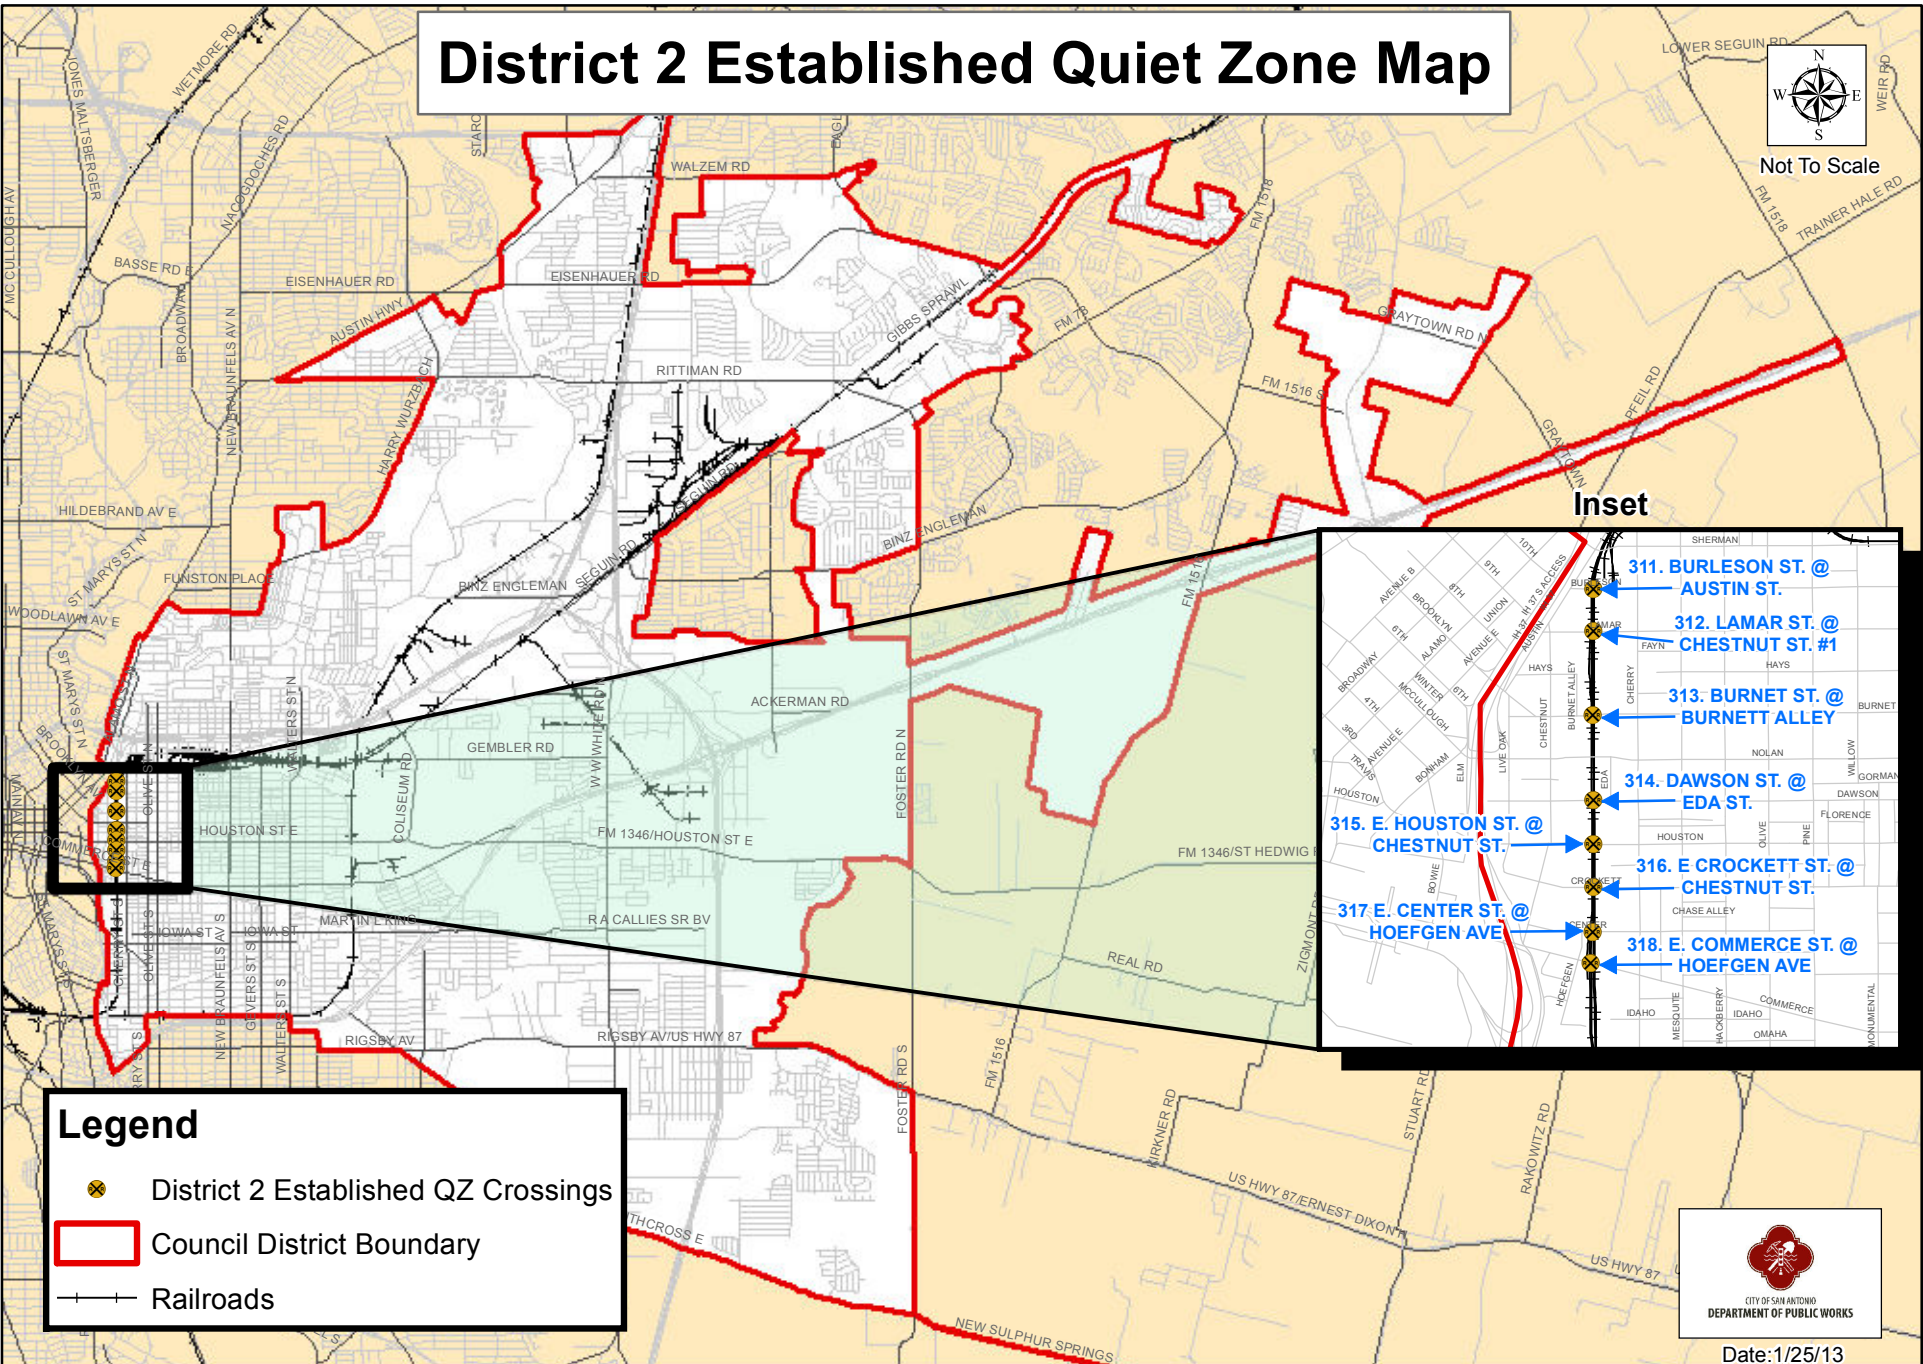

District 1 Established Quiet Zone Map

Legend

-  District 1 Established QZ Crossings
-  Council District Boundary
-  Railroads

Date: 1/25/13

District 2 Established Quiet Zone Map

Not To Scale

Inset

Legend

- District 2 Established QZ Crossings
- Council District Boundary
- Railroads

Date: 1/25/13

District 3 Established Quiet Zone Map

Not To Scale

109.W VILLARET BLVD @
ROCKWELL BLVD

110.GILLETTE BLVD @
ROCKWELL BLVD

150.STEVES AVE @
ROOSEVELT AVE

Legend

-  District 3 Established QZ Crossings
-  Council District Boundary
-  Railroad Track

Date:12/17/12

District 4 Established Quiet Zone Map

Not To Scale

Legend

- District 4 Established QZ Crossings
- Council District Boundary
- Railroads

Date: 10/29/12

District 5 Established Quiet Zone Map

Not To Scale

Legend

-  District 5 Established QZ Crossings
-  Council District Boundary
-  Railroads

Date: 1/25/13

District 6 Established Quiet Zone Map

Not To Scale