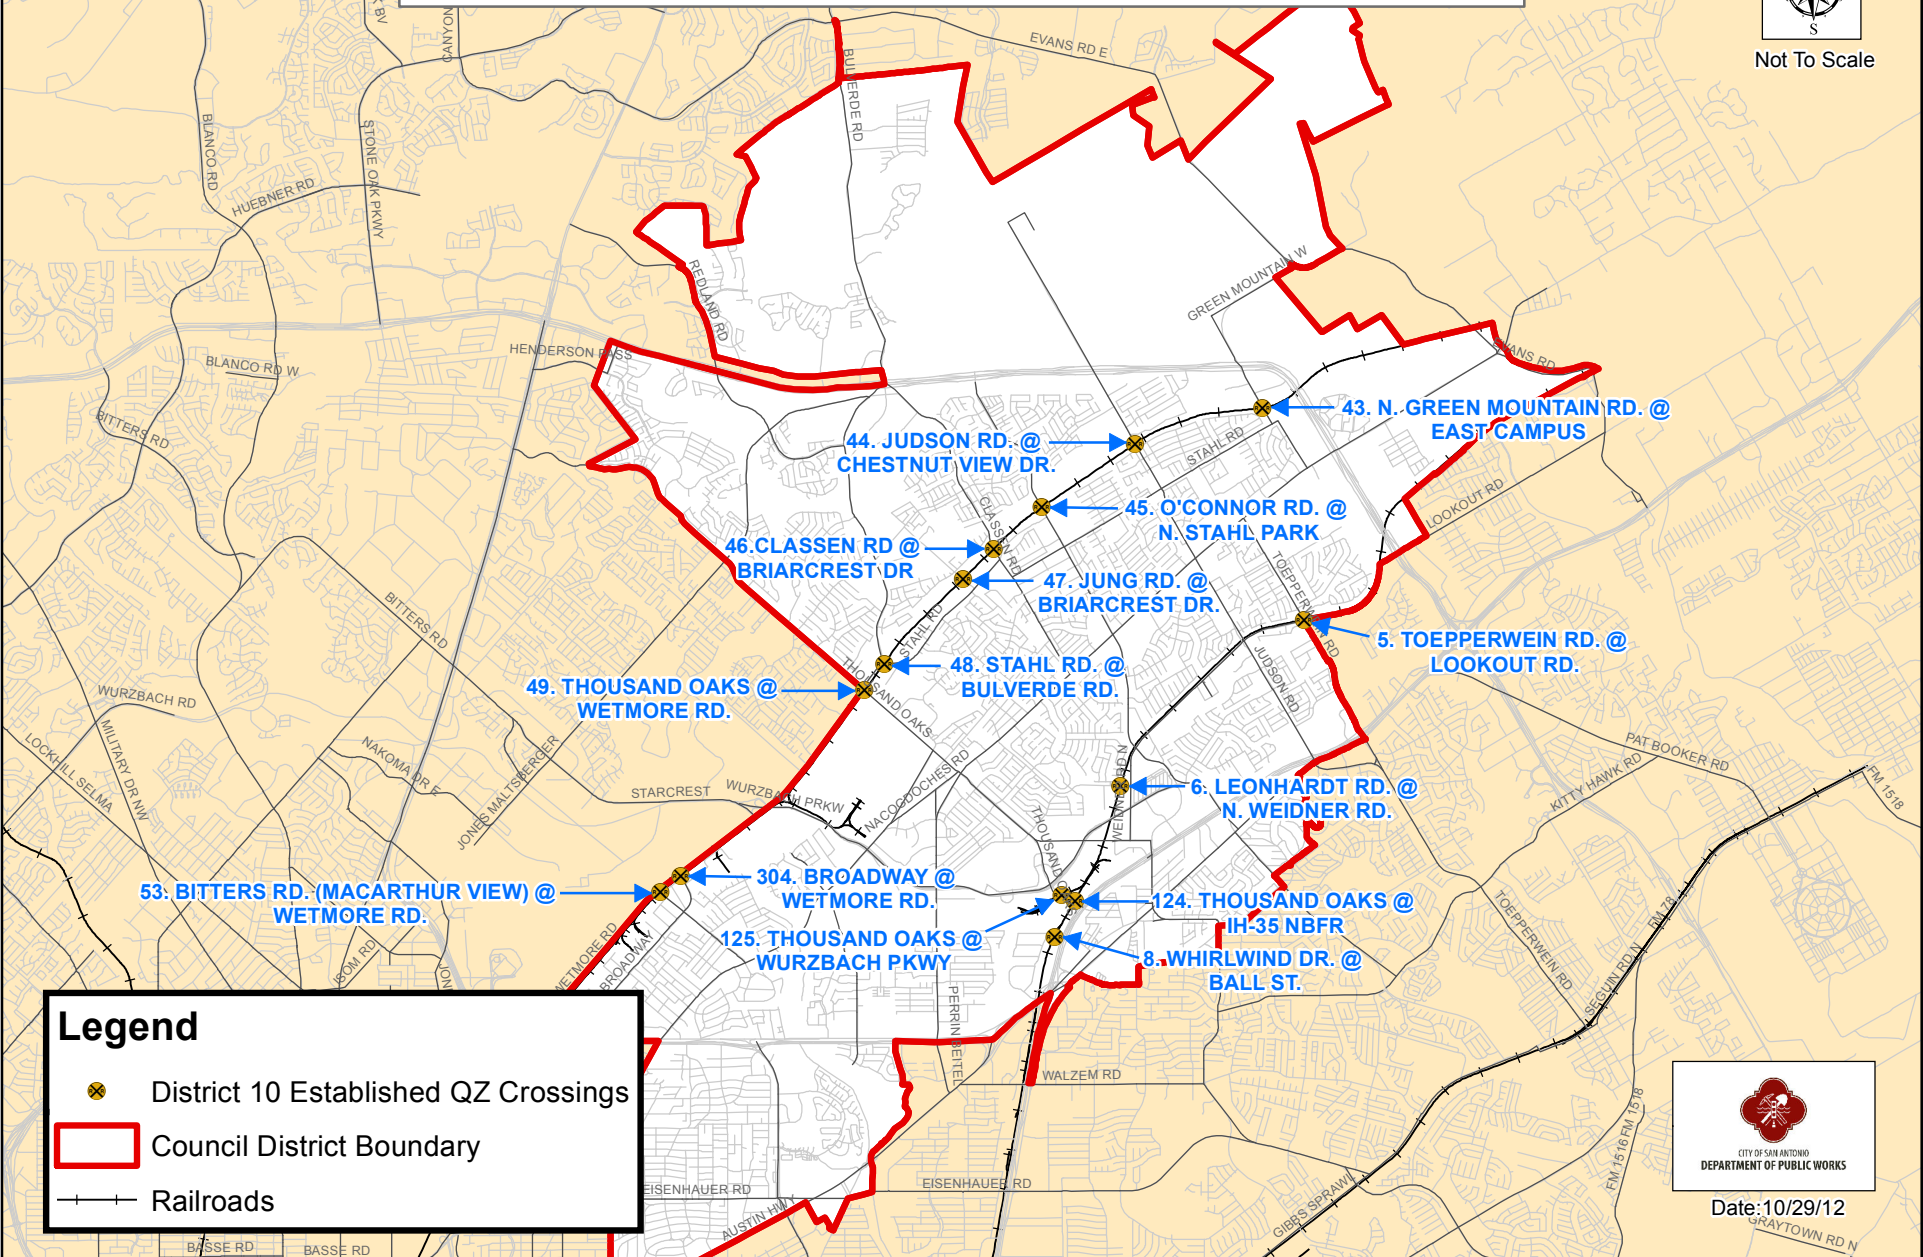

- District 2 Established QZ Crossings
- Council District Boundary
- Railroads

Date: 1/25/13

District 3 Established Quiet Zone Map

Not To Scale

109.W VILLARET BLVD @
ROCKWELL BLVD

110.GILLETTE BLVD @
ROCKWELL BLVD

Not To Scale

NOTE: No Established Quiet Zone Railroad Crossings in District 7.

Legend

- District 7 Established QZ Crossings
- Council District Boundary
- Railroads

Date: 10/25/12

District 8 Established Quiet Zone Map

Not To Scale

Legend

- District 8 Established QZ Crossings
- Council District Boundary
- Railroads

Date: 10/29/12

District 9 Established Quiet Zone Map

Not To Scale

Legend

- District 9 Established QZ Crossings
- Council District Boundary
- Railroads

Date: 10/29/12

District 10 Established Quiet Zone Map

Not To Scale

Legend

-  District 10 Established QZ Crossings
-  Council District Boundary
-  Railroads

Date: 10/29/12

GRAYTOWN RD