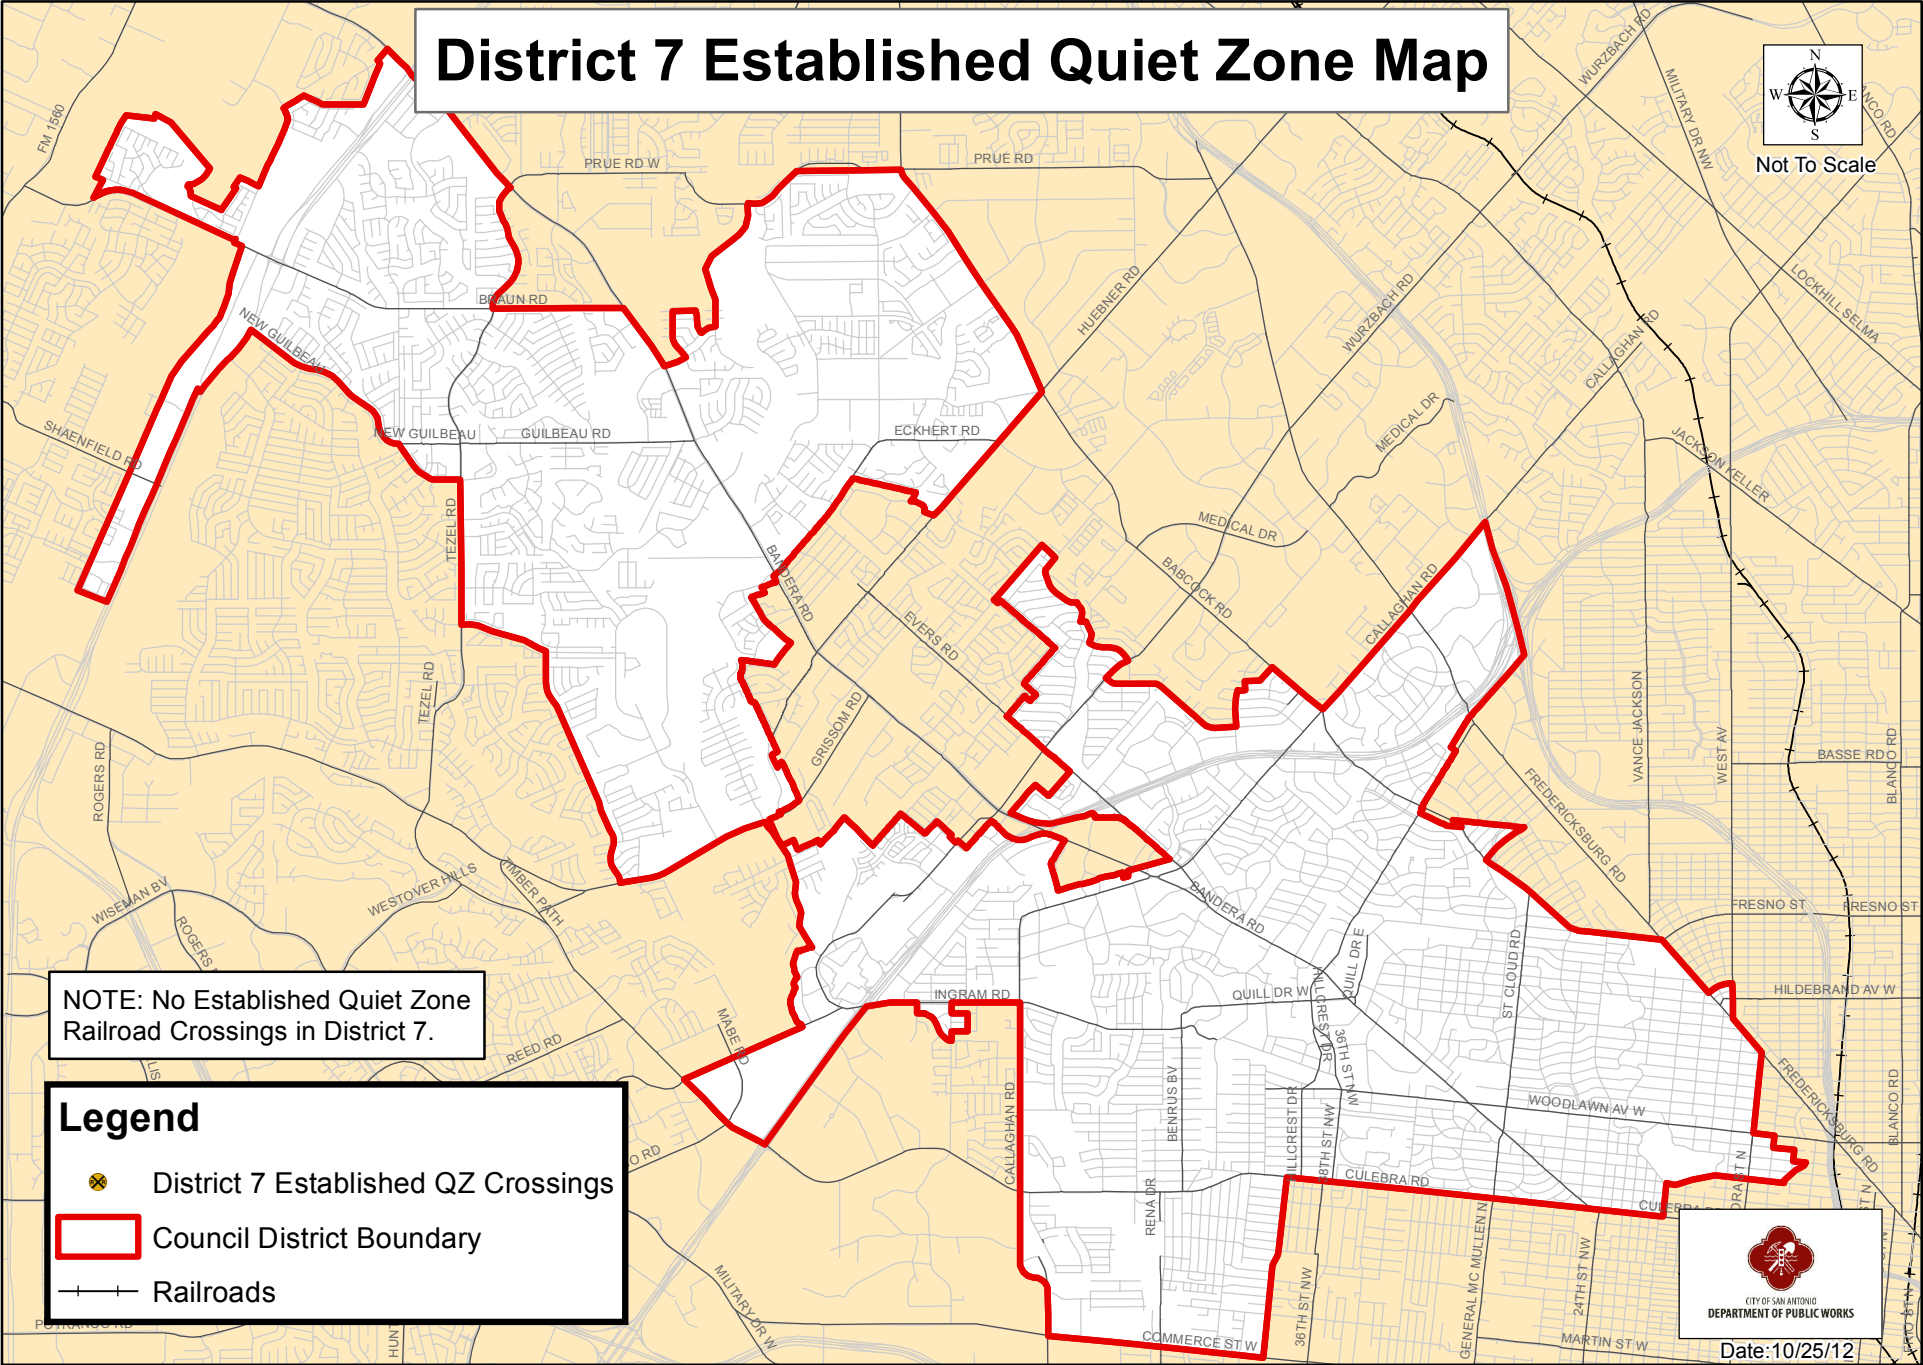

150.STEVES AVE @
ROOSEVELT AVE

Legend

-  District 3 Established QZ Crossings
-  Council District Boundary
-  Railroad Track

Date:12/17/12

District 4 Established Quiet Zone Map

Not To Scale

Legend

- District 4 Established QZ Crossings
- Council District Boundary
- Railroads

Date: 10/29/12

District 5 Established Quiet Zone Map

Not To Scale

Legend

-  District 5 Established QZ Crossings
-  Council District Boundary
-  Railroads

Date: 1/25/13

District 6 Established Quiet Zone Map

Not To Scale

NOTE: No Established Quiet Zone Railroad Crossings in District 6.

Legend

-  District 6 Established QZ Crossings
-  Council District Boundary
-  Railroads

Date: 10/25/12

District 7 Established Quiet Zone Map

Not To Scale

NOTE: No Established Quiet Zone Railroad Crossings in District 7.

Legend

- District 7 Established QZ Crossings
- Council District Boundary
- Railroads

Date: 10/25/12

District 8 Established Quiet Zone Map