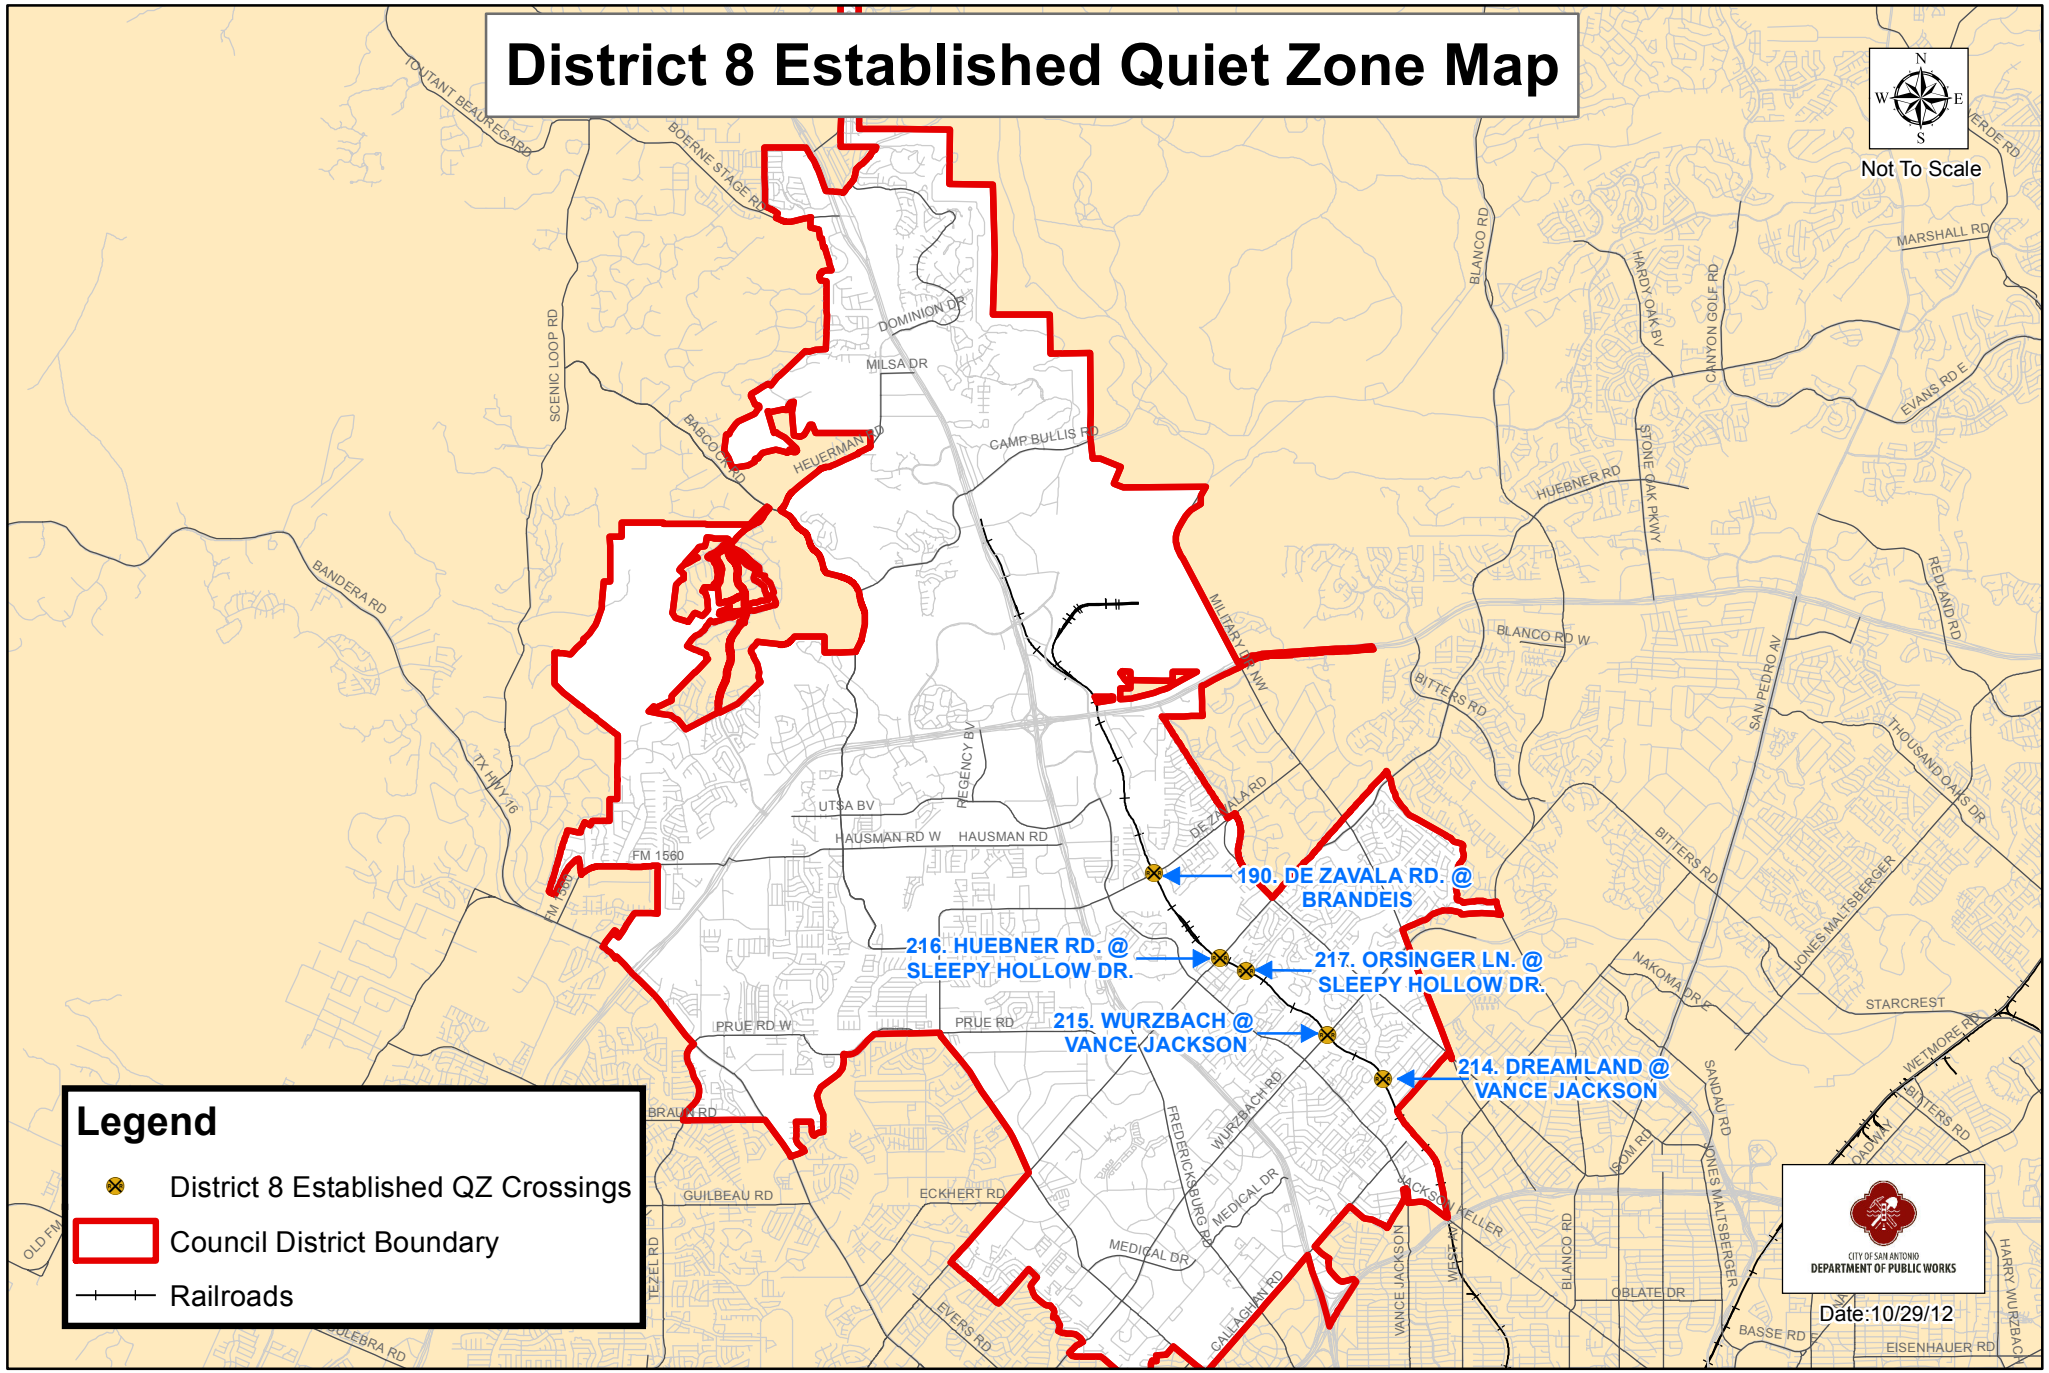

NOTE: No Established Quiet Zone Railroad Crossings in District 6.

Legend

-  District 6 Established QZ Crossings
-  Council District Boundary
-  Railroads

Date: 10/25/12

District 7 Established Quiet Zone Map

Not To Scale

NOTE: No Established Quiet Zone Railroad Crossings in District 7.

Legend

- District 7 Established QZ Crossings
- Council District Boundary
- Railroads

Date: 10/25/12

District 8 Established Quiet Zone Map

Not To Scale

Legend

- District 8 Established QZ Crossings
- Council District Boundary
- Railroads

Date: 10/29/12

District 9 Established Quiet Zone Map

Not To Scale

Legend

- District 9 Established QZ Crossings
- Council District Boundary
- Railroads