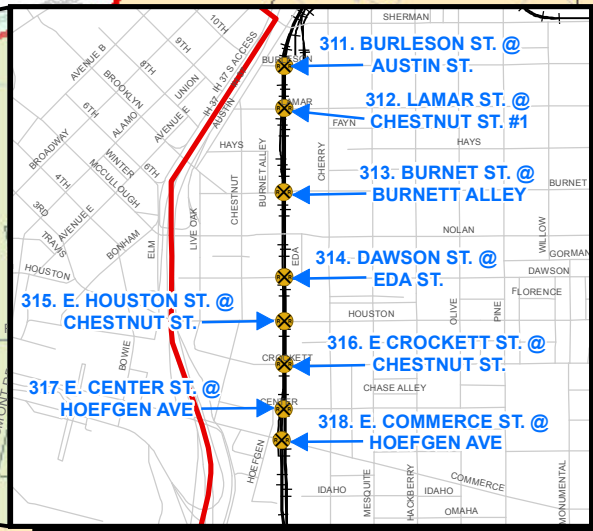

District 1 Established Quiet Zone Map

Legend

-  District 1 Established QZ Crossings
-  Council District Boundary
-  Railroads

Date: 1/25/13

District 2 Established Quiet Zone Map

Not To Scale

Inset

Legend

- District 2 Established QZ Crossings
- Council District Boundary
- Railroads

Date: 1/25/13

District 3 Established Quiet Zone Map

Not To Scale

109.W VILLARET BLVD @
ROCKWELL BLVD

110.GILLETTE BLVD @
ROCKWELL BLVD

150.STEVES AVE @
ROOSEVELT AVE

Legend

-  District 3 Established QZ Crossings
-  Council District Boundary
-  Railroad Track

Date:12/17/12

District 4 Established Quiet Zone Map

Not To Scale

Legend

- District 4 Established QZ Crossings
- Council District Boundary
- Railroads

Date: 10/29/12

District 5 Established Quiet Zone Map

Not To Scale

Legend

-  District 5 Established QZ Crossings
-  Council District Boundary
-  Railroads

Date: 1/25/13

District 6 Established Quiet Zone Map

Not To Scale