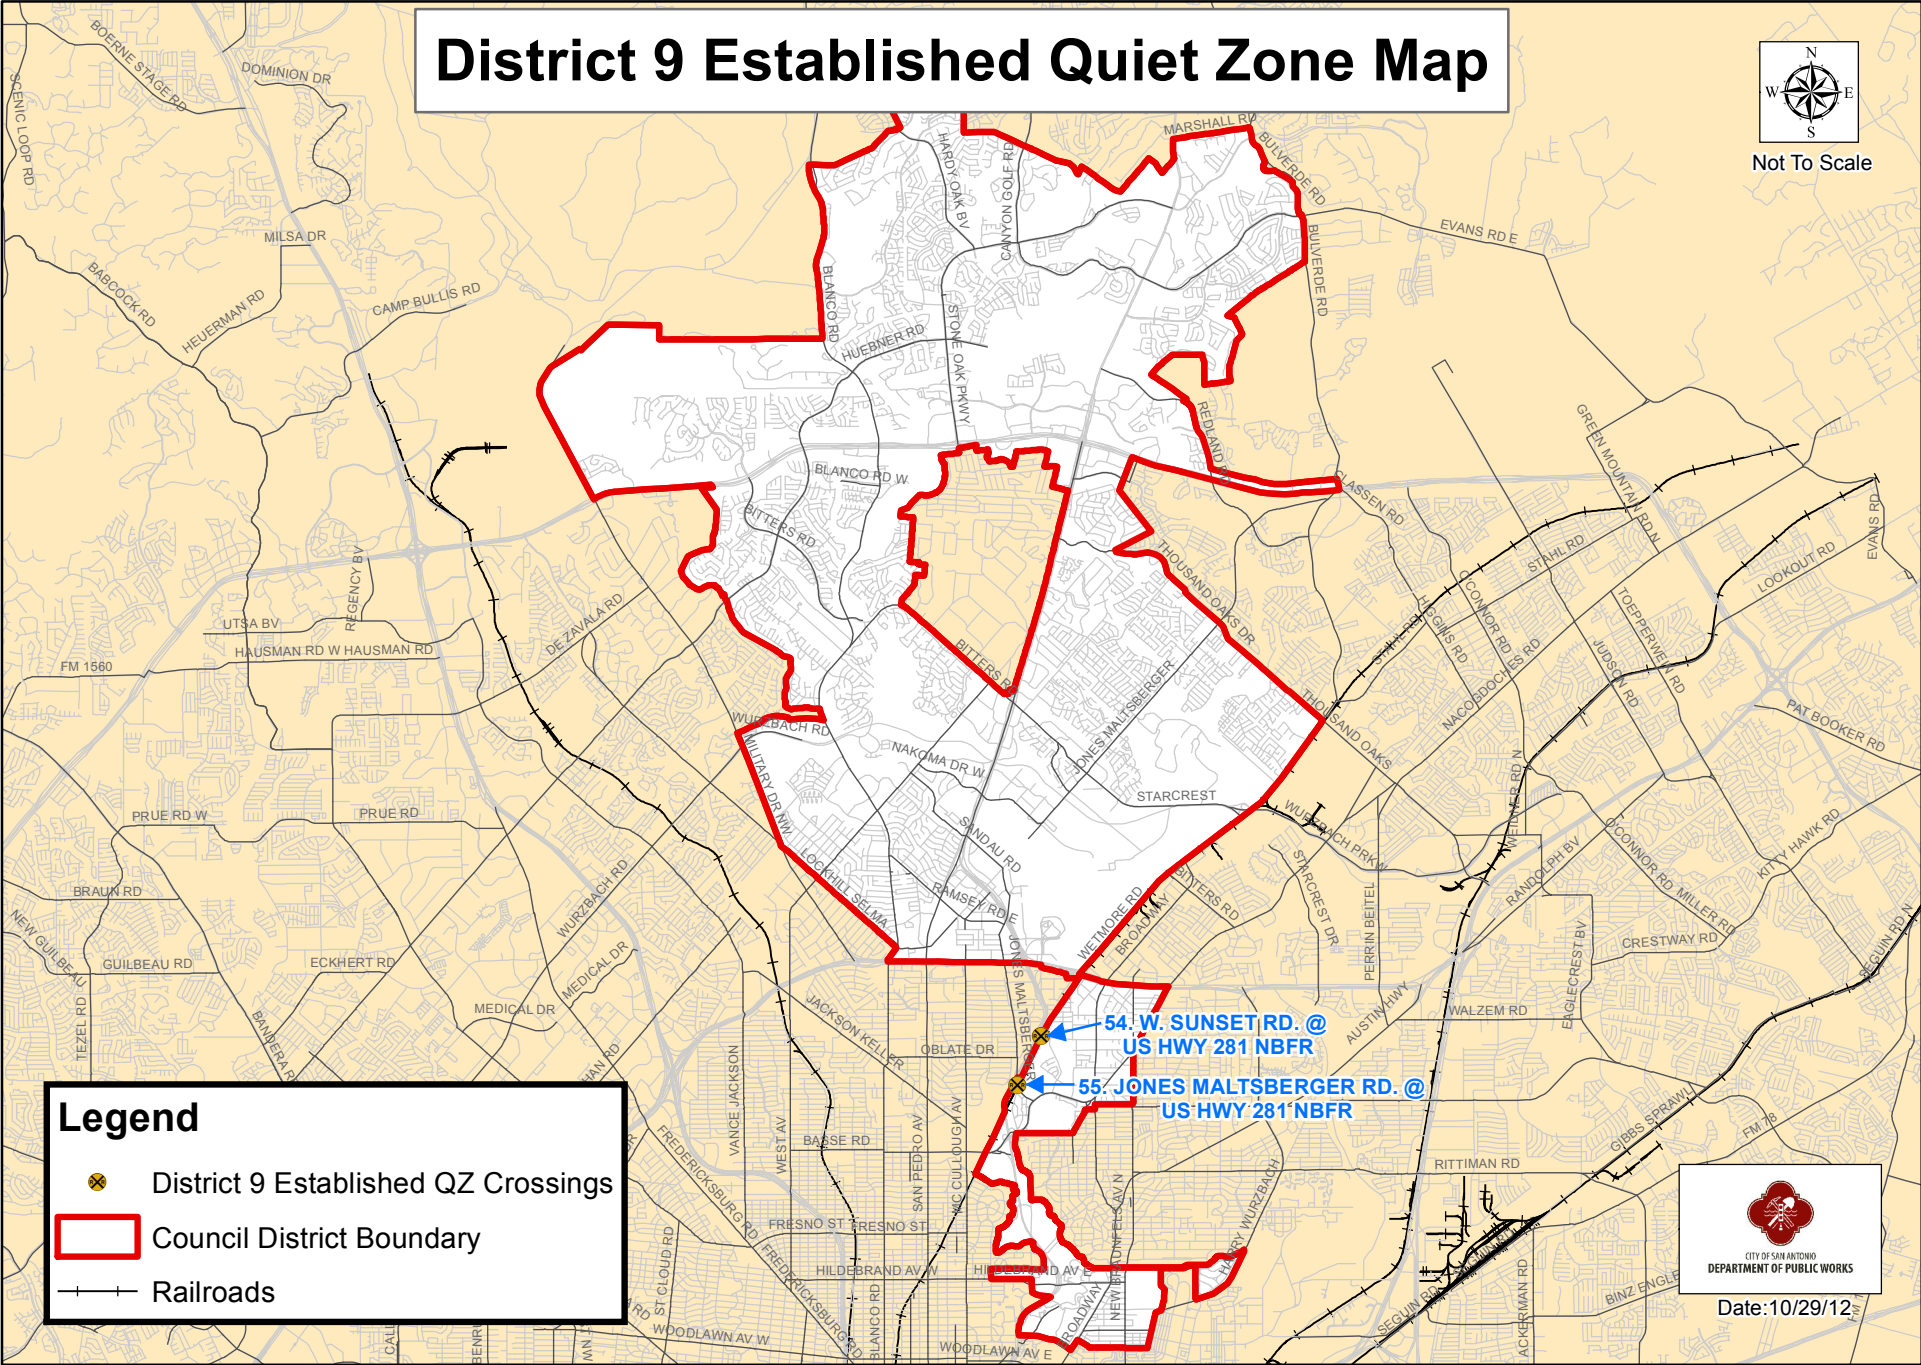

150.STEVES AVE @
ROOSEVELT AVE

Legend

-  District 3 Established QZ Crossings
-  Council District Boundary
-  Railroad Track

Date:12/17/12

District 4 Established Quiet Zone Map

Not To Scale

Legend

- District 4 Established QZ Crossings
- Council District Boundary
- Railroads

Not To Scale

NOTE: No Established Quiet Zone Railroad Crossings in District 7.

Legend

- District 7 Established QZ Crossings
- Council District Boundary
- Railroads

Date: 10/25/12

District 8 Established Quiet Zone Map

Not To Scale

Legend

- District 8 Established QZ Crossings
- Council District Boundary
- Railroads

Date: 10/29/12

District 9 Established Quiet Zone Map

Not To Scale

Legend

- District 9 Established QZ Crossings
- Council District Boundary
- Railroads

Date: 10/29/12

District 10 Established Quiet Zone Map

Not To Scale

Legend

-  District 10 Established QZ Crossings
-  Council District Boundary
-  Railroads

Date: 10/29/12

GRAYTOWN RD