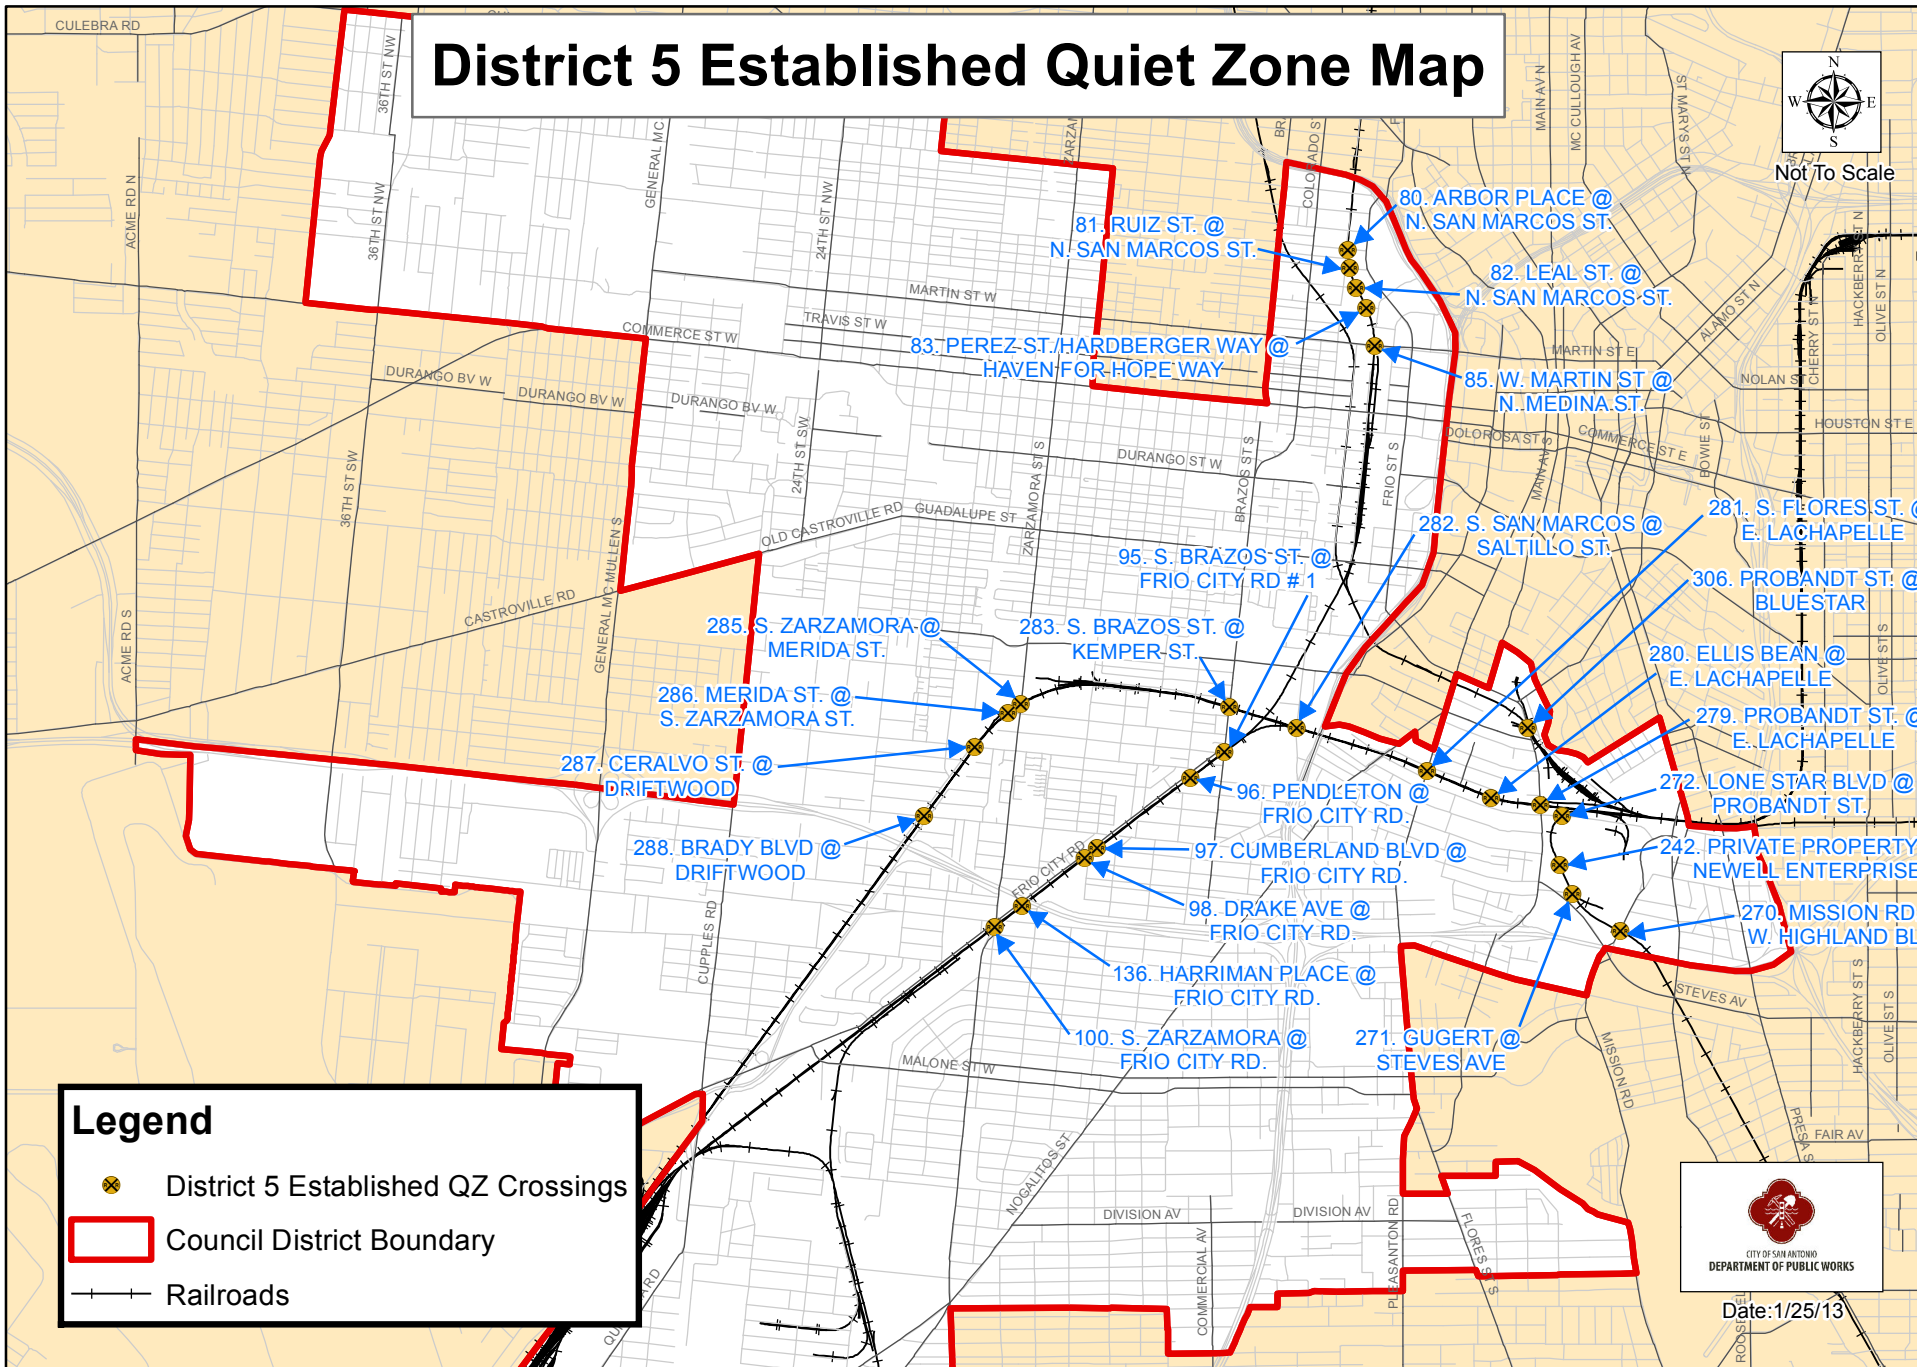

- District 2 Established QZ Crossings
- Council District Boundary
- Railroads

Date: 1/25/13

District 3 Established Quiet Zone Map

Not To Scale

109.W VILLARET BLVD @
ROCKWELL BLVD

110.GILLETTE BLVD @
ROCKWELL BLVD

150.STEVES AVE @
ROOSEVELT AVE

Legend

-  District 3 Established QZ Crossings
-  Council District Boundary
-  Railroad Track

Date:12/17/12

District 4 Established Quiet Zone Map

Not To Scale

Legend

- District 4 Established QZ Crossings
- Council District Boundary
- Railroads

Date: 10/29/12

District 5 Established Quiet Zone Map

Not To Scale

Legend

-  District 5 Established QZ Crossings
-  Council District Boundary
-  Railroads

Date: 1/25/13

District 6 Established Quiet Zone Map

Not To Scale