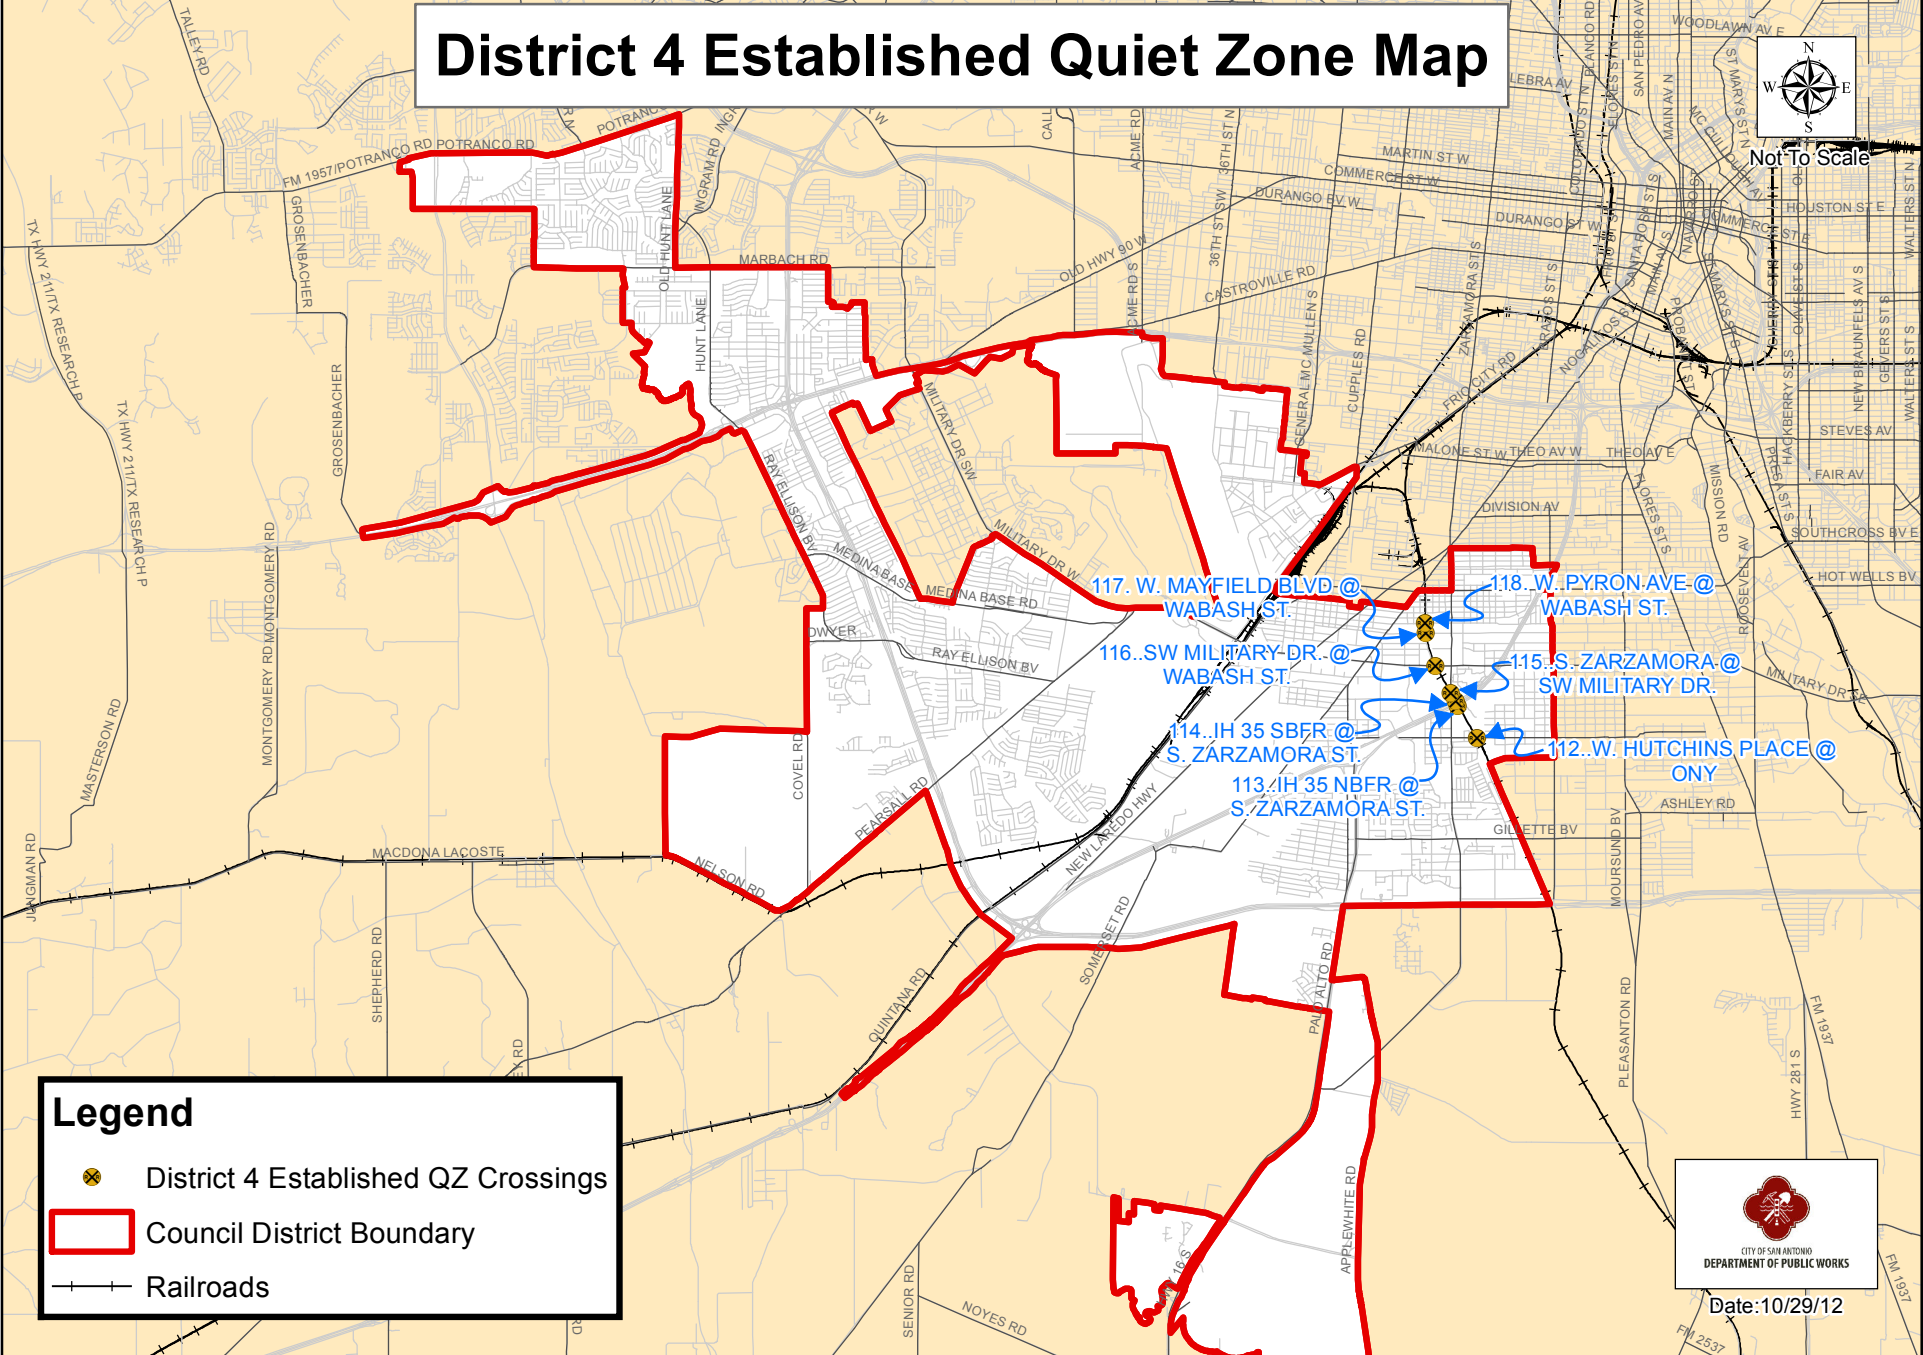

- District 2 Established QZ Crossings
- Council District Boundary
- Railroads

Date: 1/25/13

District 3 Established Quiet Zone Map

Not To Scale

109.W VILLARET BLVD @
ROCKWELL BLVD

110.GILLETTE BLVD @
ROCKWELL BLVD

150.STEVES AVE @
ROOSEVELT AVE

Legend

-  District 3 Established QZ Crossings
-  Council District Boundary
-  Railroad Track

Date:12/17/12

District 4 Established Quiet Zone Map

Not To Scale

Legend

- District 4 Established QZ Crossings
- Council District Boundary
- Railroads

Date: 10/29/12

District 5 Established Quiet Zone Map

Not To Scale

Legend

-  District 5 Established QZ Crossings
-  Council District Boundary
-  Railroads

Date: 1/25/13

District 6 Established Quiet Zone Map

Not To Scale