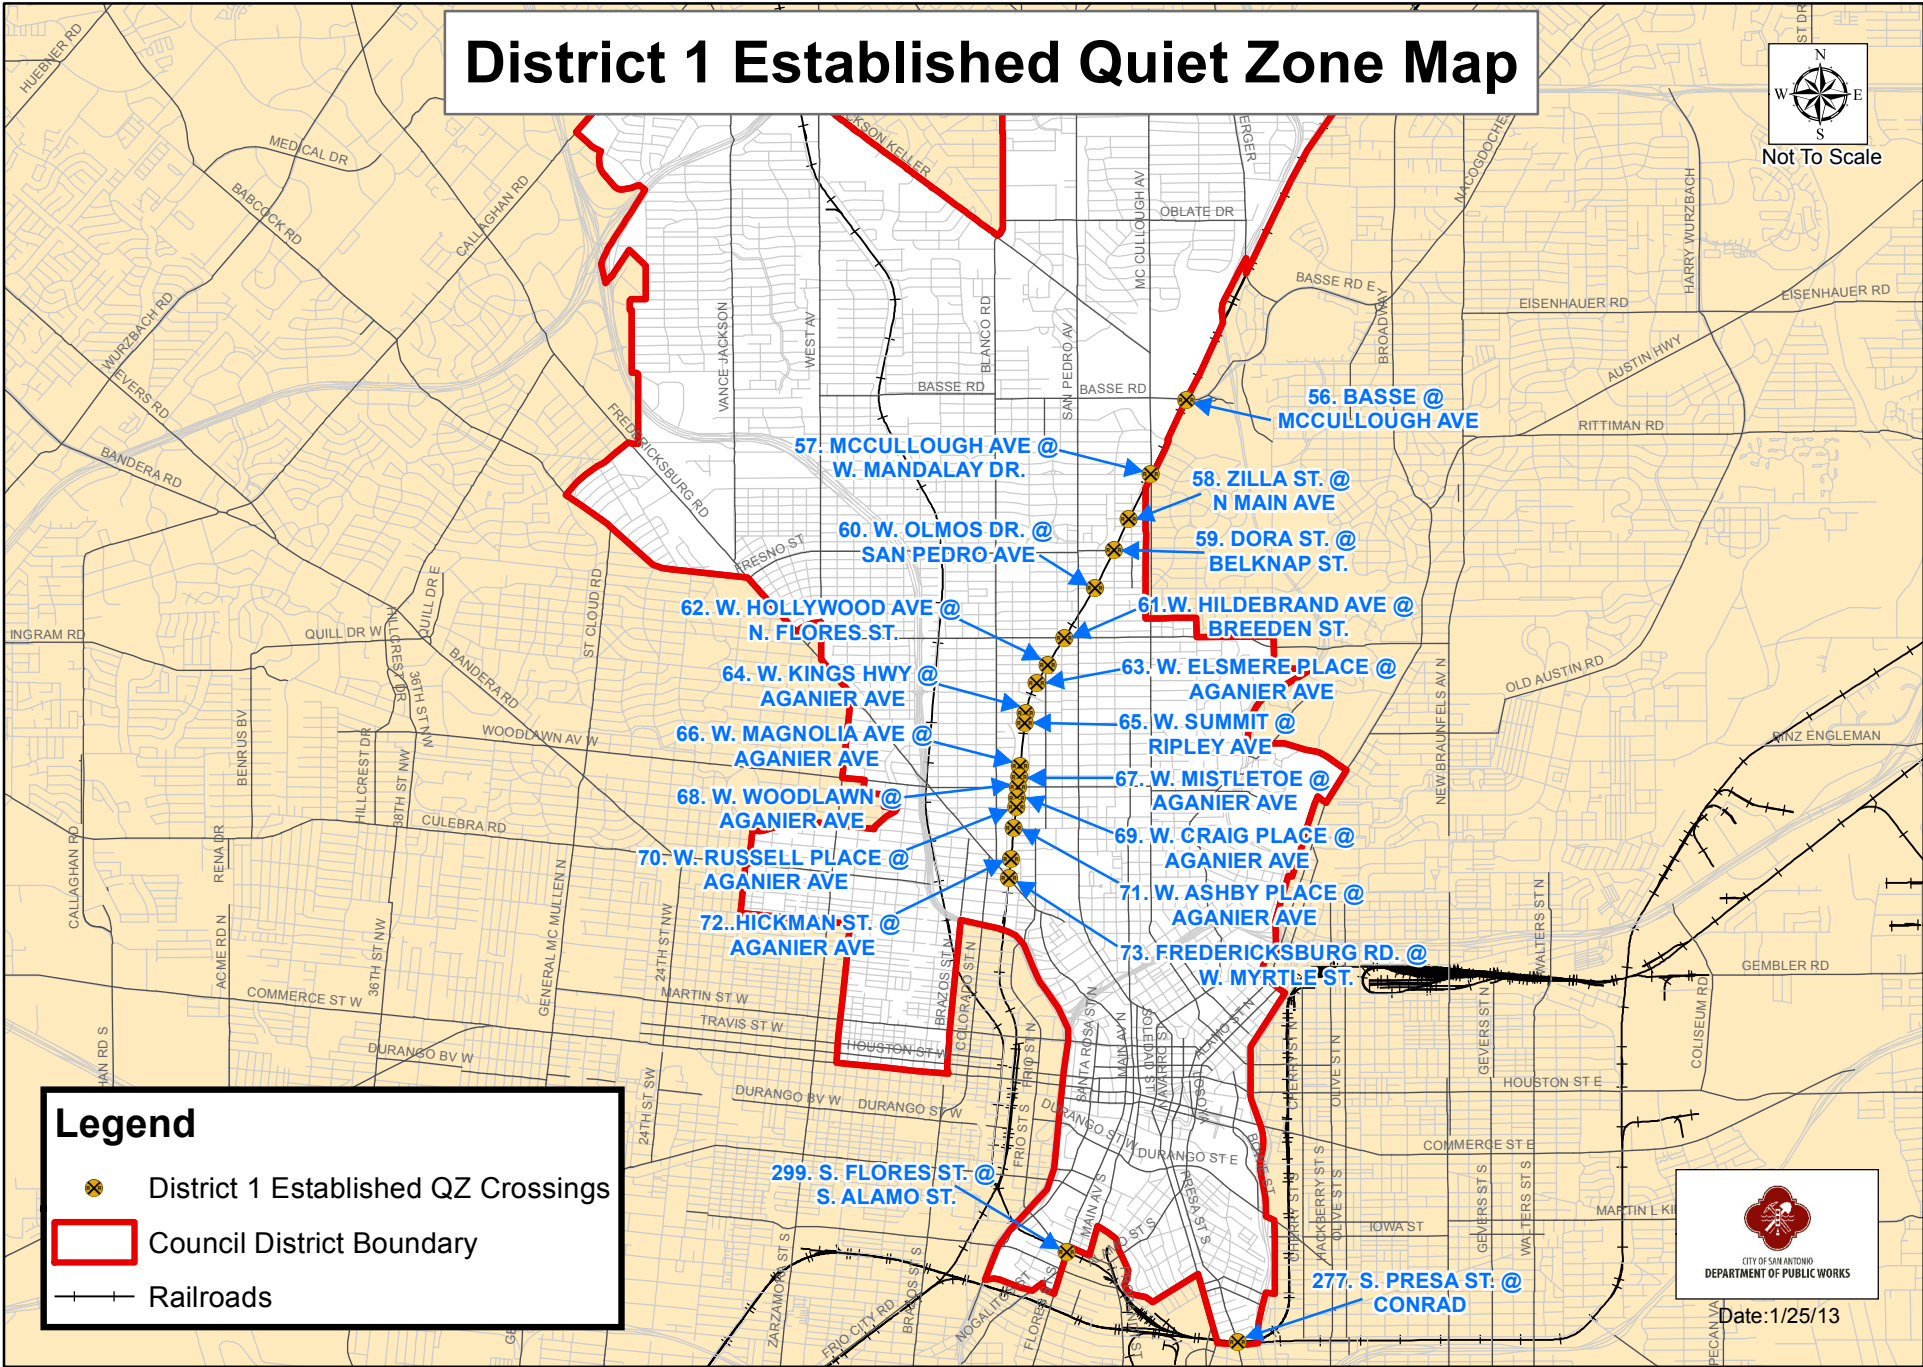

District 1 Established Quiet Zone Map

Legend

-  District 1 Established QZ Crossings
-  Council District Boundary
-  Railroads

Date: 1/25/13

District 2 Established Quiet Zone Map

Not To Scale

Inset

Legend

- District 2 Established QZ Crossings
- Council District Boundary
- Railroads

Date: 1/25/13

District 3 Established Quiet Zone Map

Not To Scale

109.W VILLARET BLVD @
ROCKWELL BLVD

110.GILLETTE BLVD @
ROCKWELL BLVD

150.STEVES AVE @
ROOSEVELT AVE

Legend

-  District 3 Established QZ Crossings
-  Council District Boundary
-  Railroad Track

Date:12/17/12

District 4 Established Quiet Zone Map

Not To Scale

Legend

- District 4 Established QZ Crossings
- Council District Boundary
- Railroads