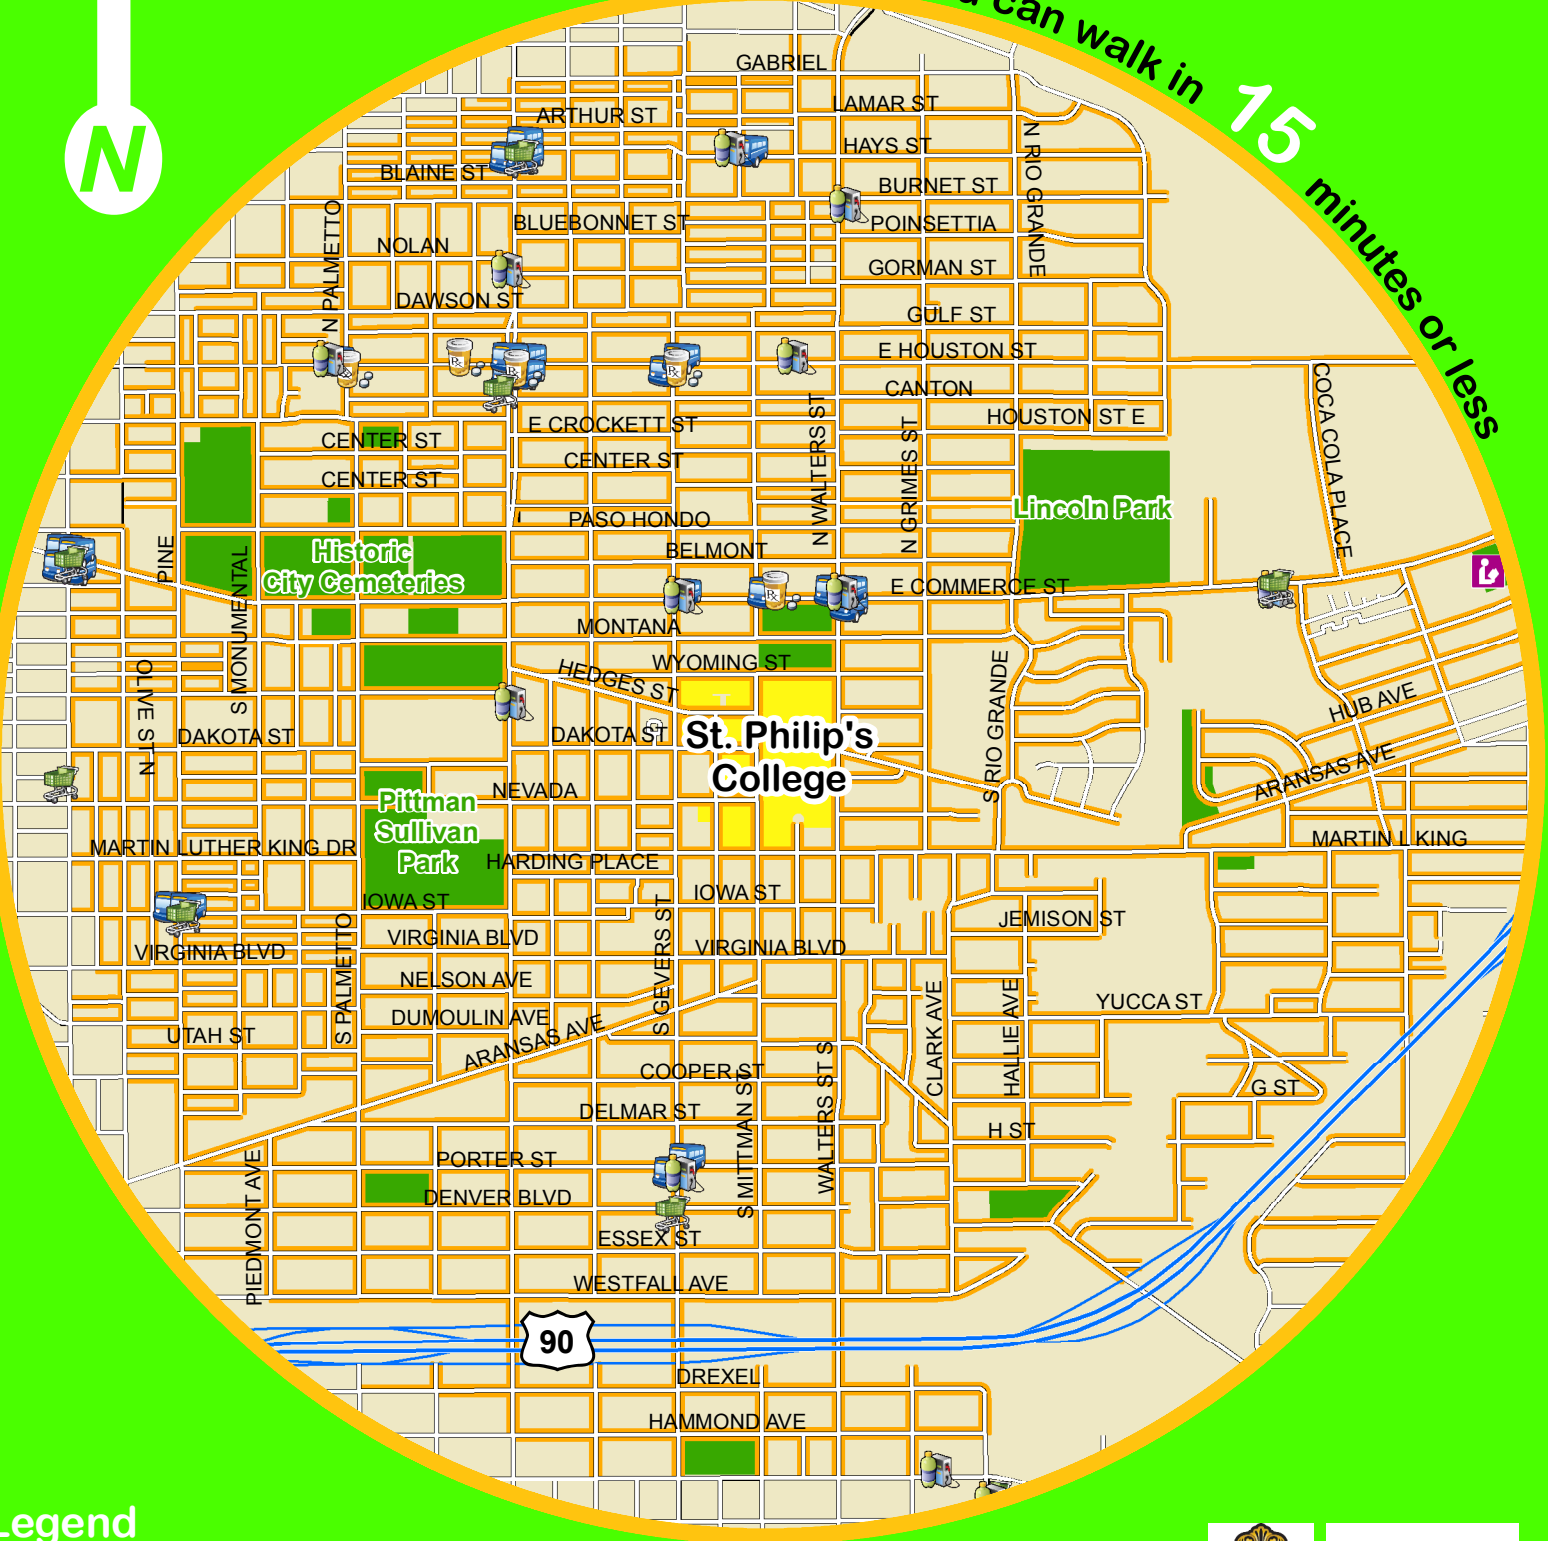

St. Philip's College

ALAMO COLLEGES

Places you can walk in **15 minutes or less**

Legend

- Sidewalk
- VIA Bus Stop
- Library
- Convenience Store
- Grocery Store
- Museum
- Pharmacy

DISCLAIMER
 No guarantee regarding accuracy, completeness, or timeliness is provided or implied. No field verification of data was performed. Users assume all risk associated with the provided information. Inclusion of private businesses on the map does not constitute an endorsement by the producing entities.