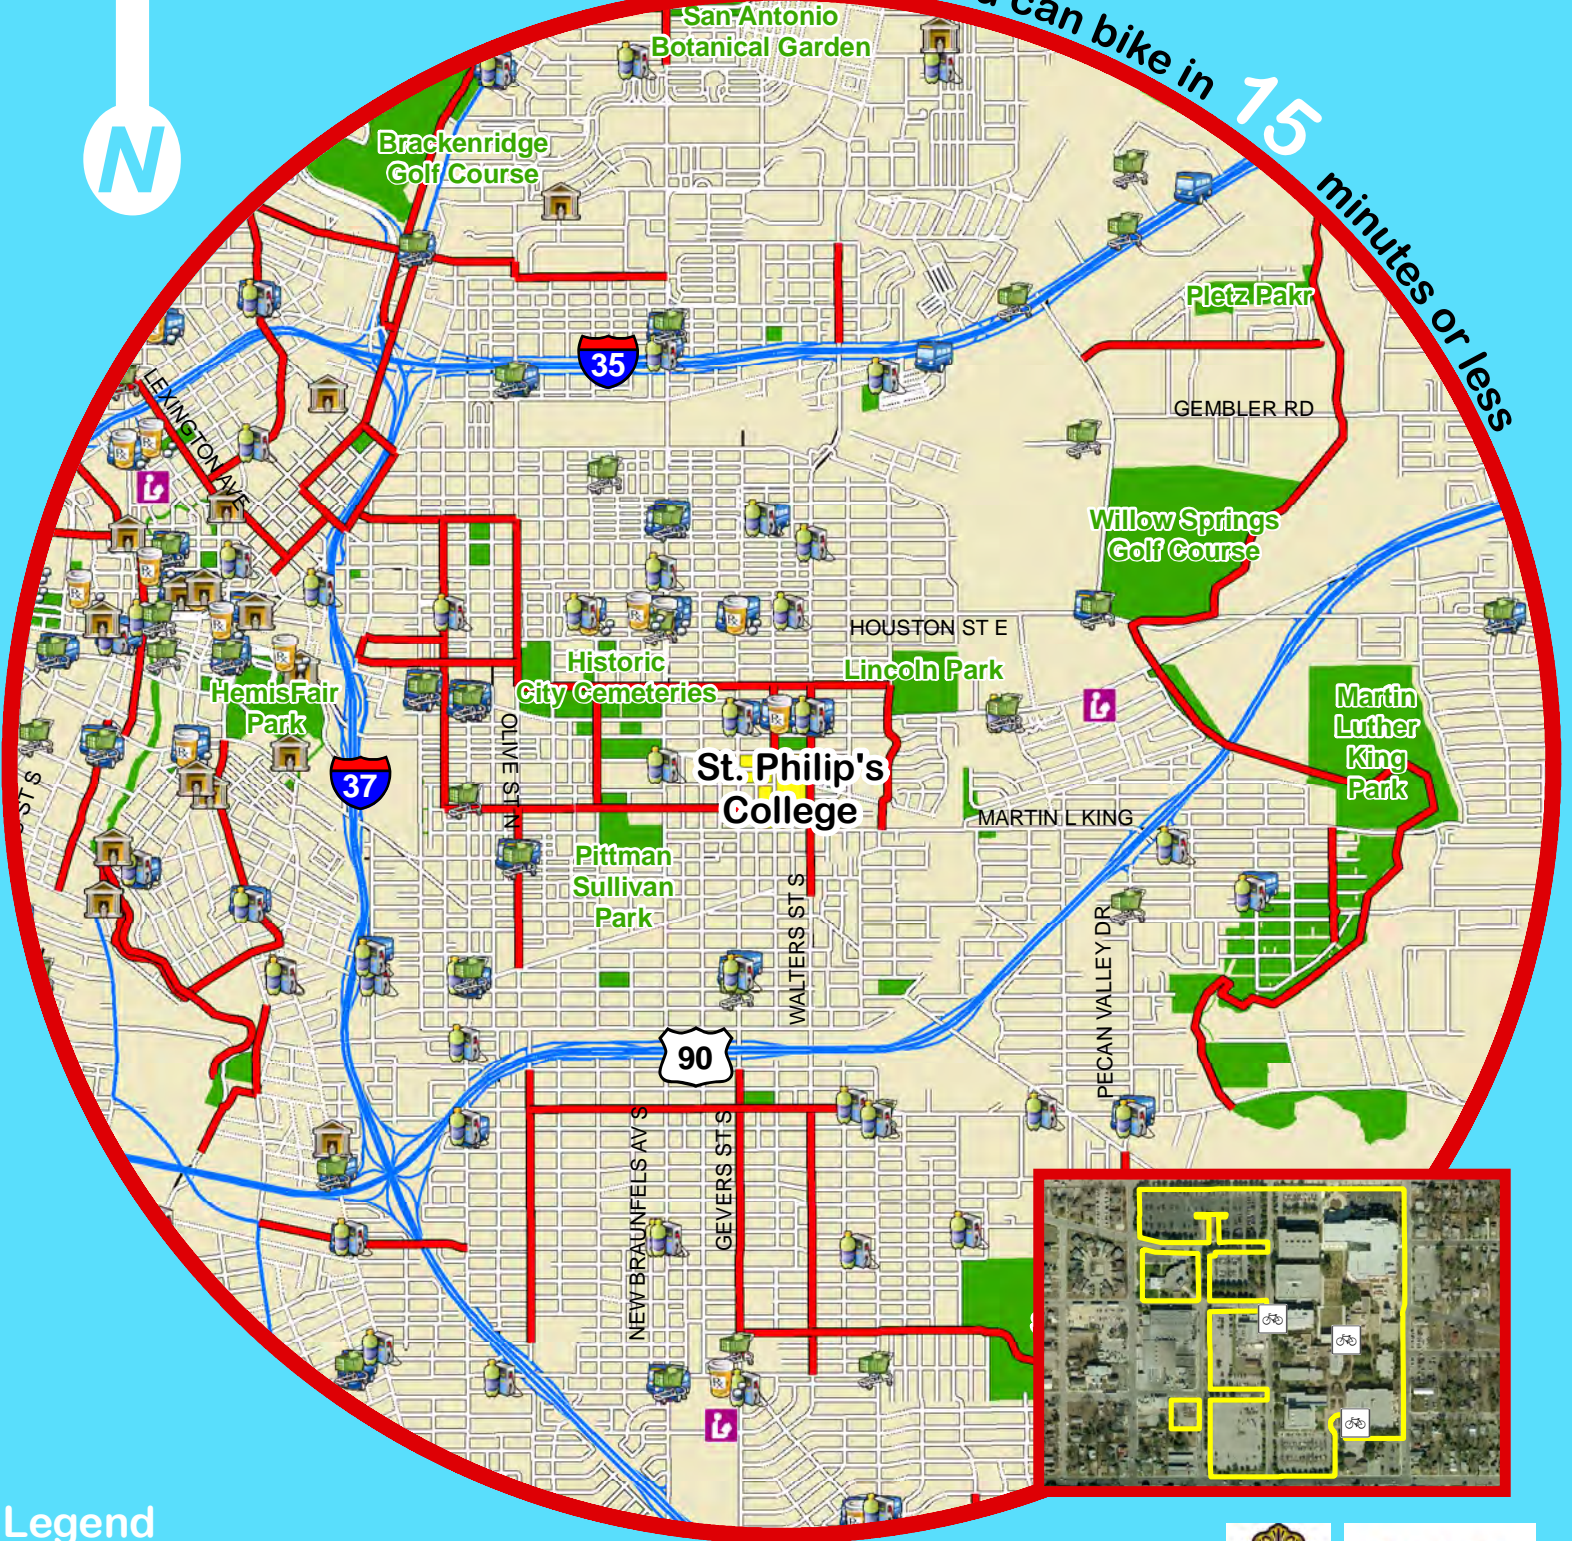

St. Philip's College

Places you can bike in **15** minutes or less

Legend

- Bicycle Facility
- Bicycle Rack
- VIA Bus Stop
- Library
- Convenience Store
- Grocery Store
- Museum
- Pharmacy

DISCLAIMER
 No guarantee regarding accuracy, completeness, or timeliness is provided or implied. No field verification of data was performed. Users assume all risk associated with the provided information. Inclusion of private businesses on the map does not constitute an endorsement by the producing entities.