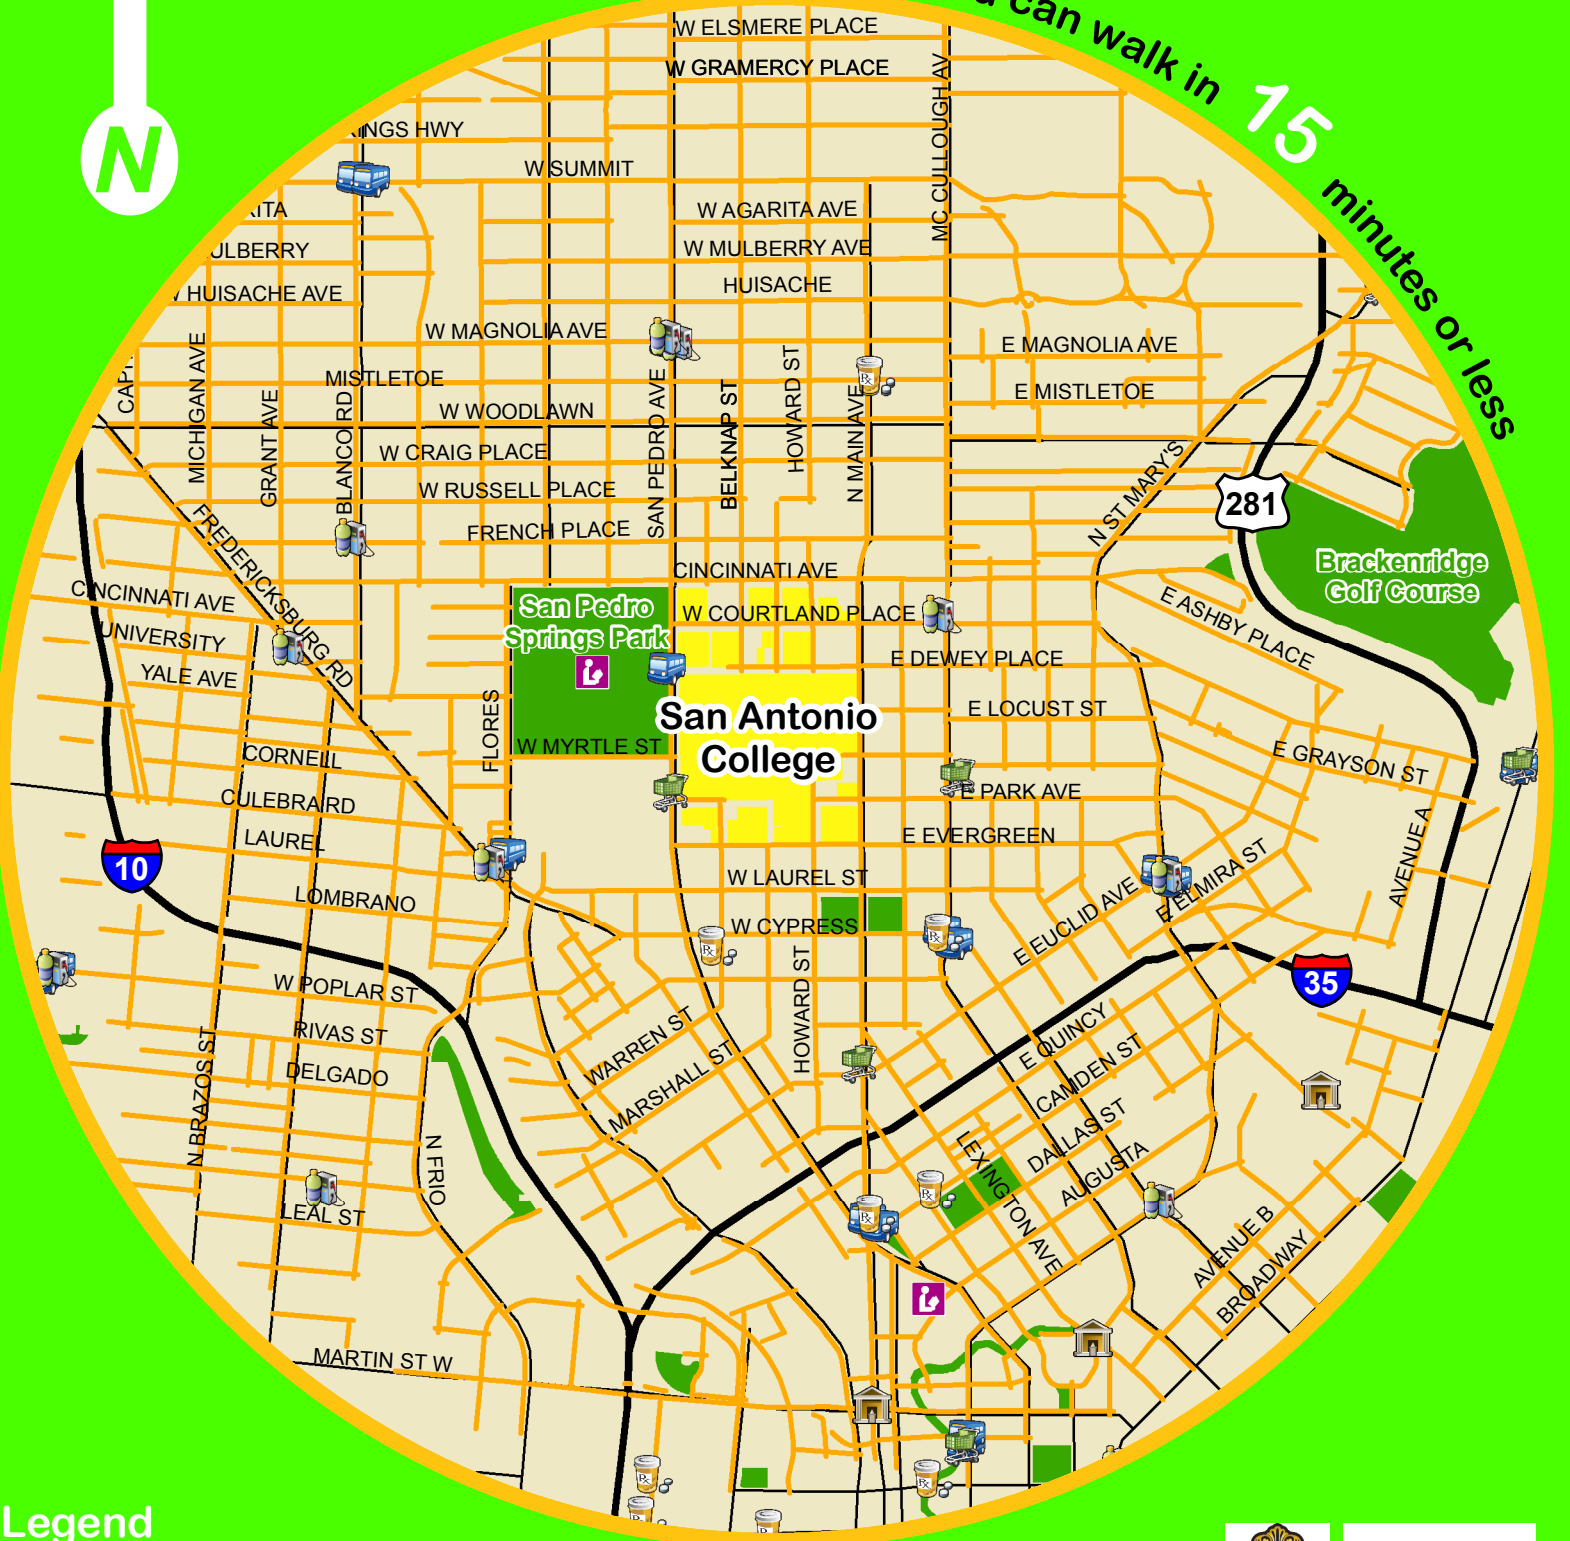

San Antonio College

Places you can walk in **15 minutes or less**

Legend

-  Sidewalk
-  VIA Bus Stop
-  Library
-  Convenience Store
-  Grocery Store
-  Museum
-  Pharmacy

DISCLAIMER
 No guarantee regarding accuracy, completeness, or timeliness is provided or implied. No field verification of data was performed. Users assume all risk associated with the provided information. Inclusion of private businesses on the map does not constitute an endorsement by the producing entities.