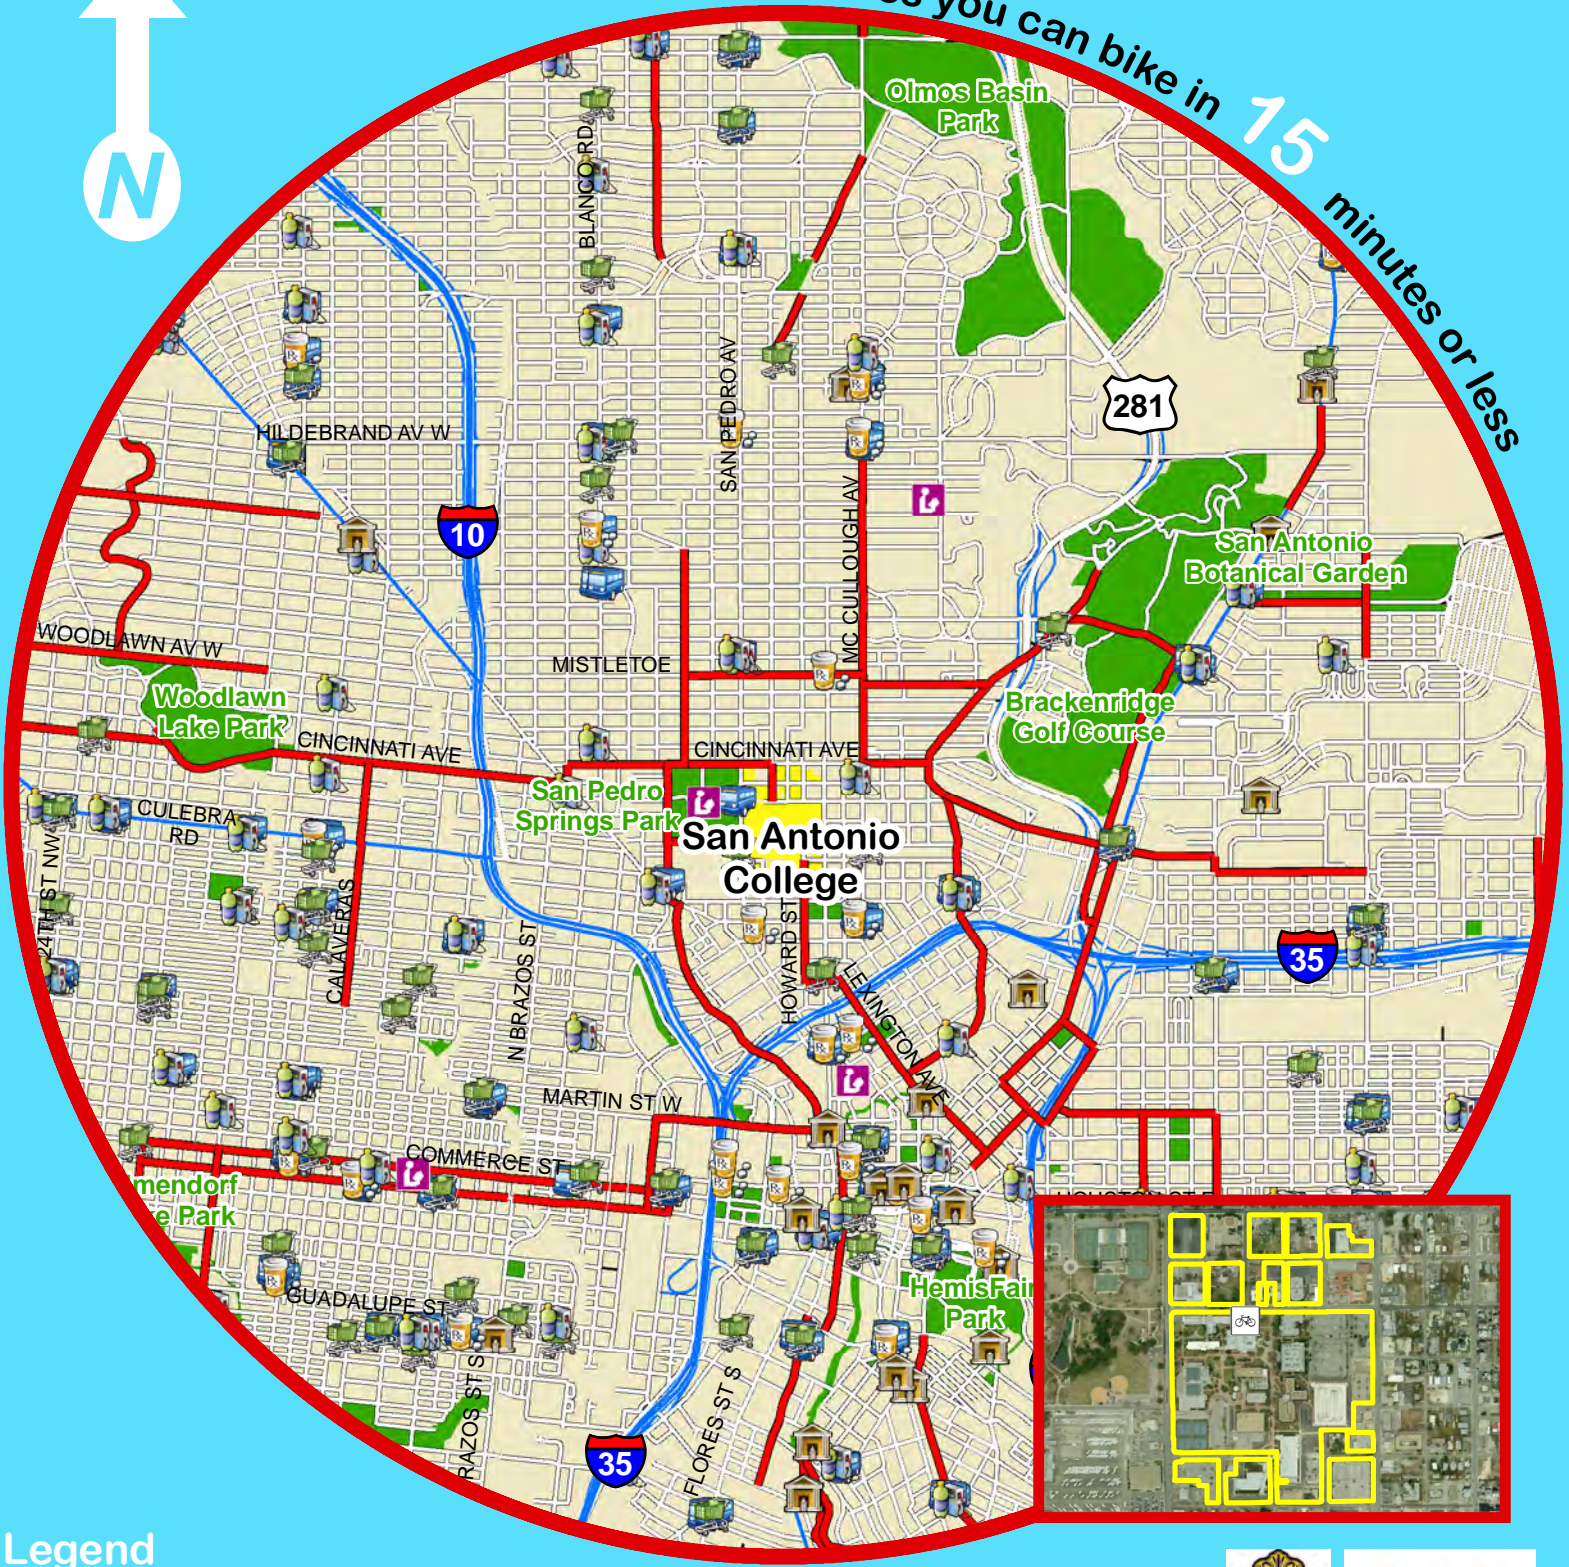

San Antonio College

Places you can bike in **15** minutes or less

Legend

-  Bicycle Facility
-  Bicycle Rack
-  VIA Bus Stop
-  Library
-  Convenience Store
-  Grocery Store
-  Museum
-  Pharmacy

DISCLAIMER
 No guarantee regarding accuracy, completeness, or timeliness is provided or implied. No field verification of data was performed. Users assume all risk associated with the provided information. Inclusion of private businesses on the map does not constitute an endorsement by the producing entities.