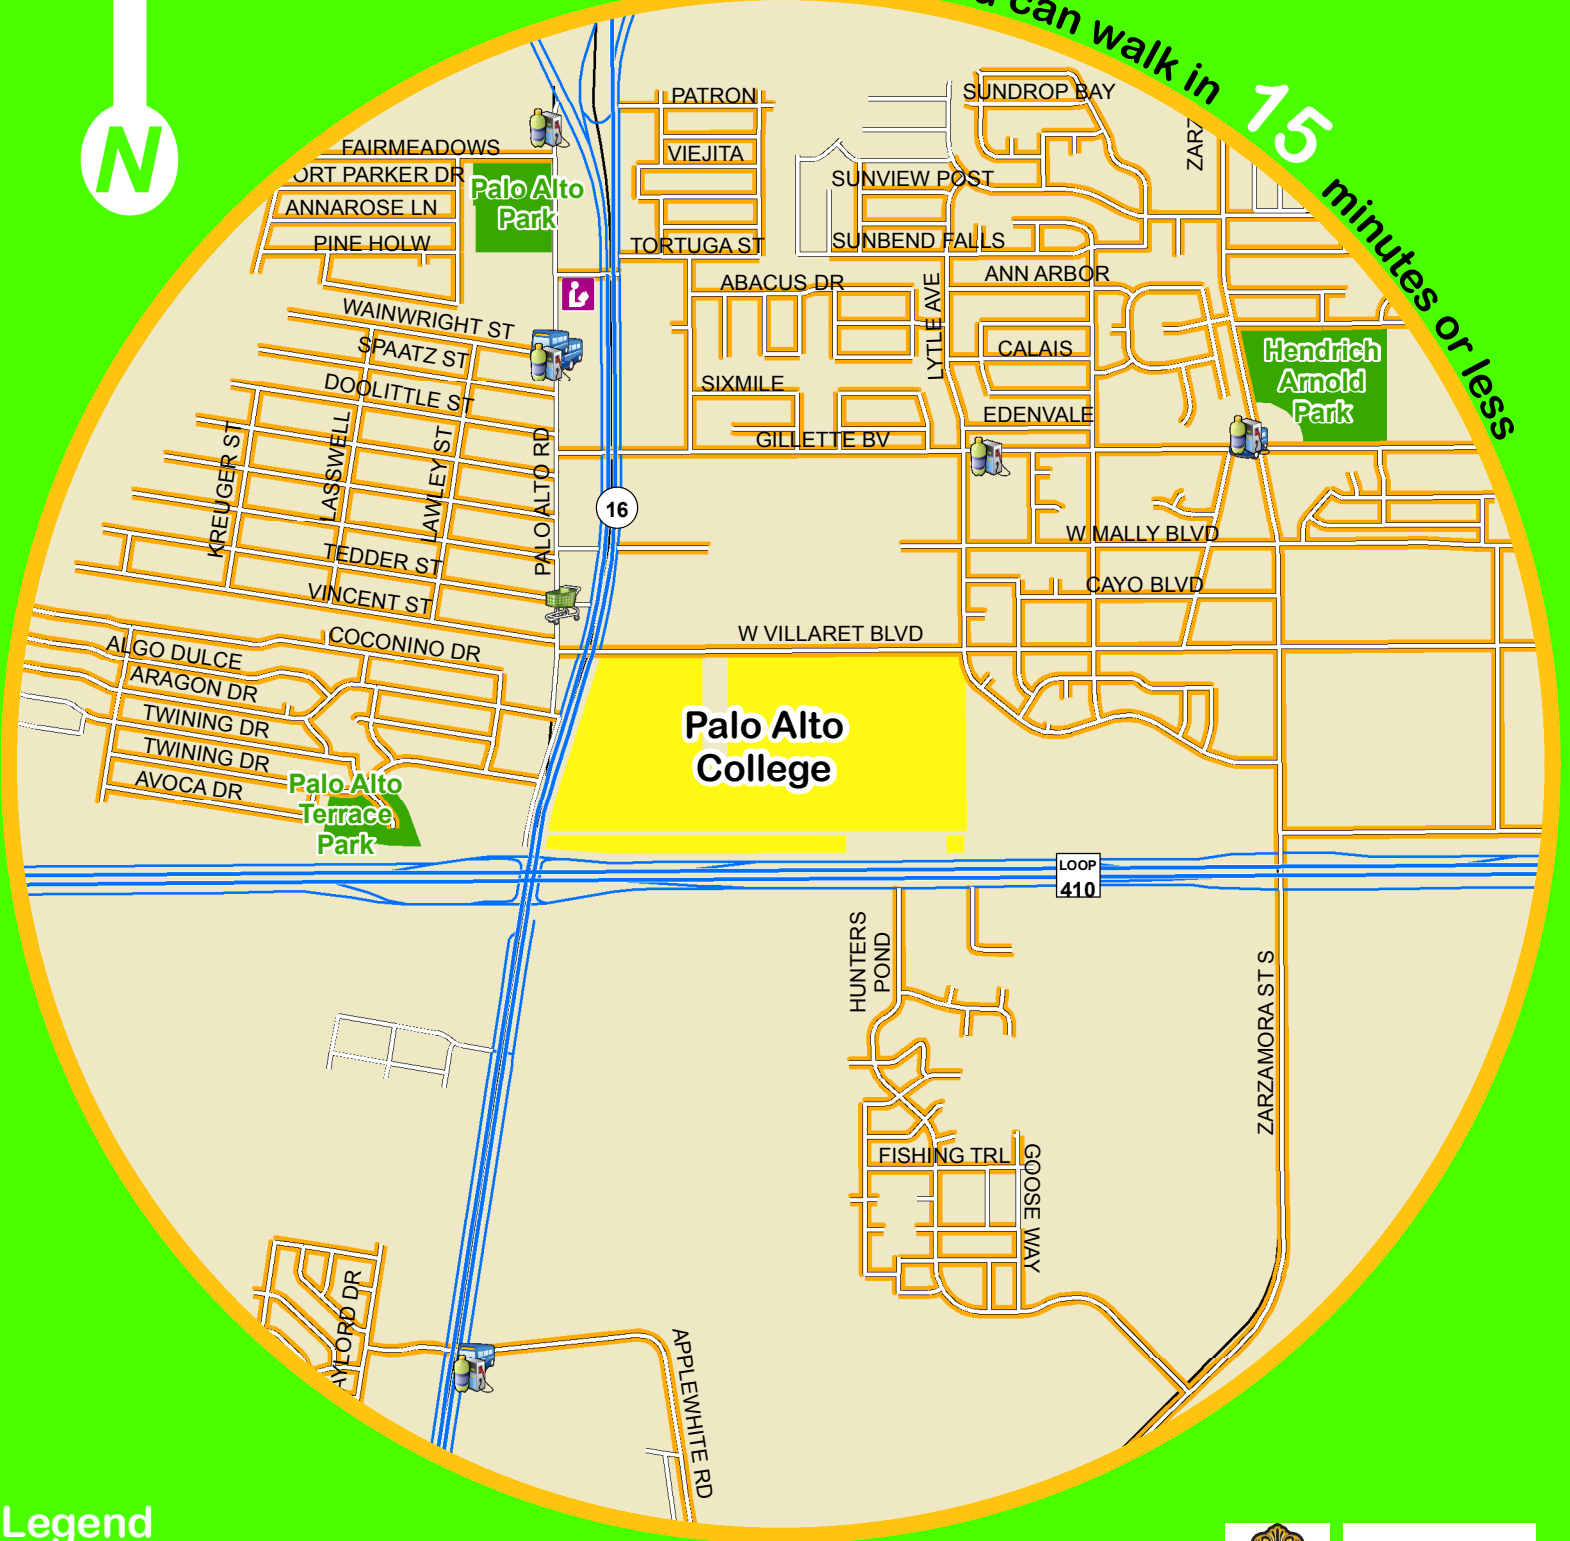

# Palo Alto College

Places you can walk in **15** minutes or less

## Legend

- Sidewalk
- VIA Bus Stop
- Library
- Convenience Store
- Grocery Store
- Museum
- Pharmacy

**DISCLAIMER**  
 No guarantee regarding accuracy, completeness, or timeliness is provided or implied. No field verification of data was performed. Users assume all risk associated with the provided information. Inclusion of private businesses on the map does not constitute an endorsement by the producing entities.