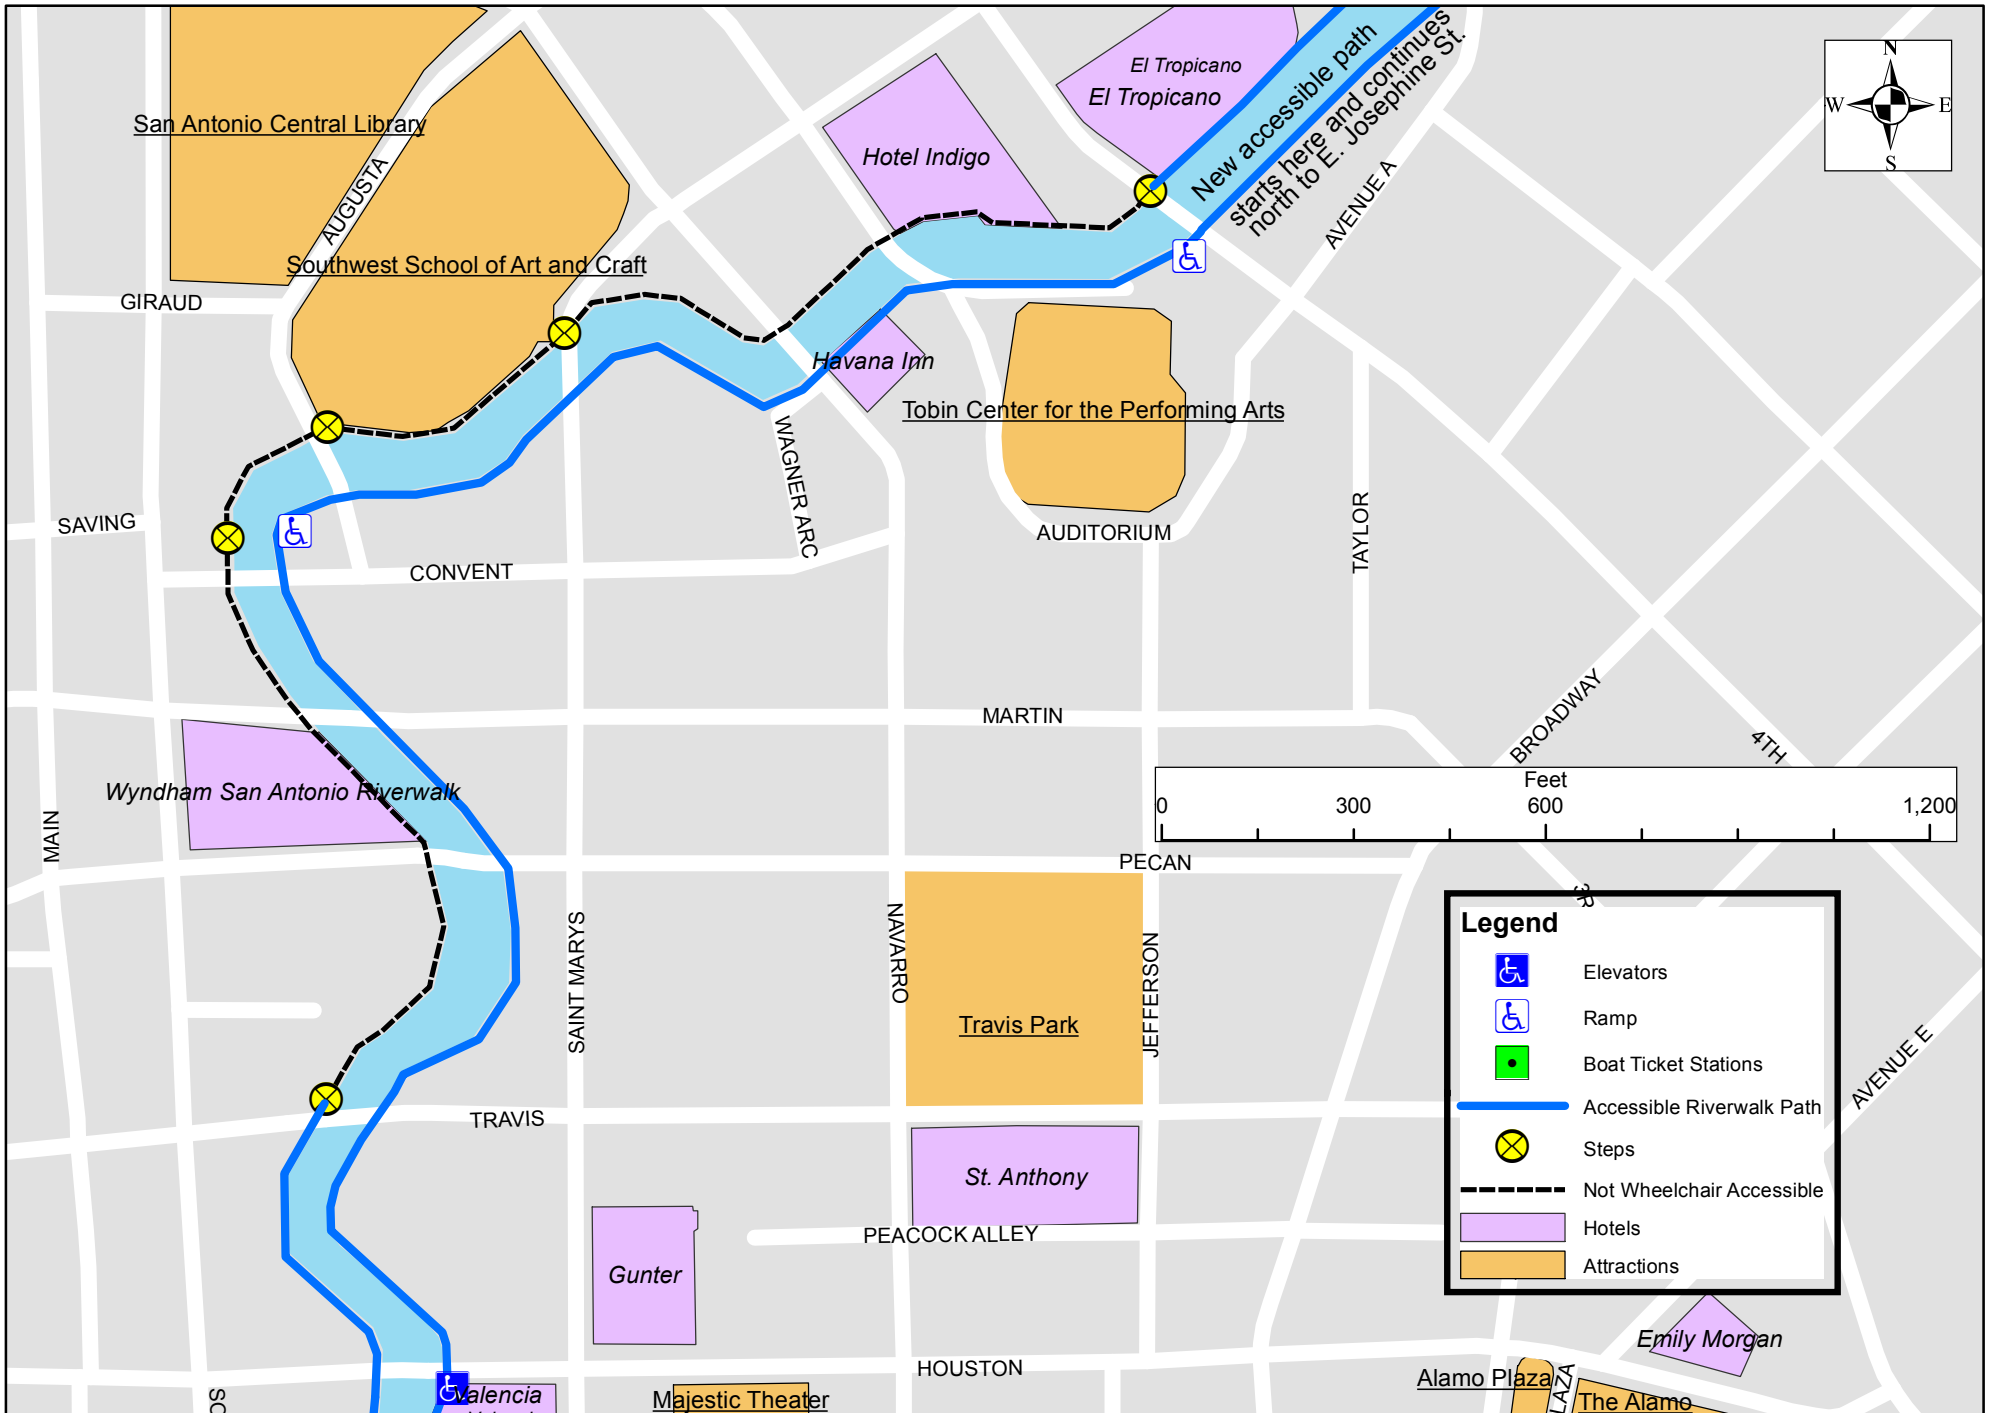

# San Antonio River Walk - North Path

**Legend**

- Elevators
- Ramp
- Boat Ticket Stations
- Accessible Riverwalk Path
- Steps
- Not Wheelchair Accessible
- Hotels
- Attractions